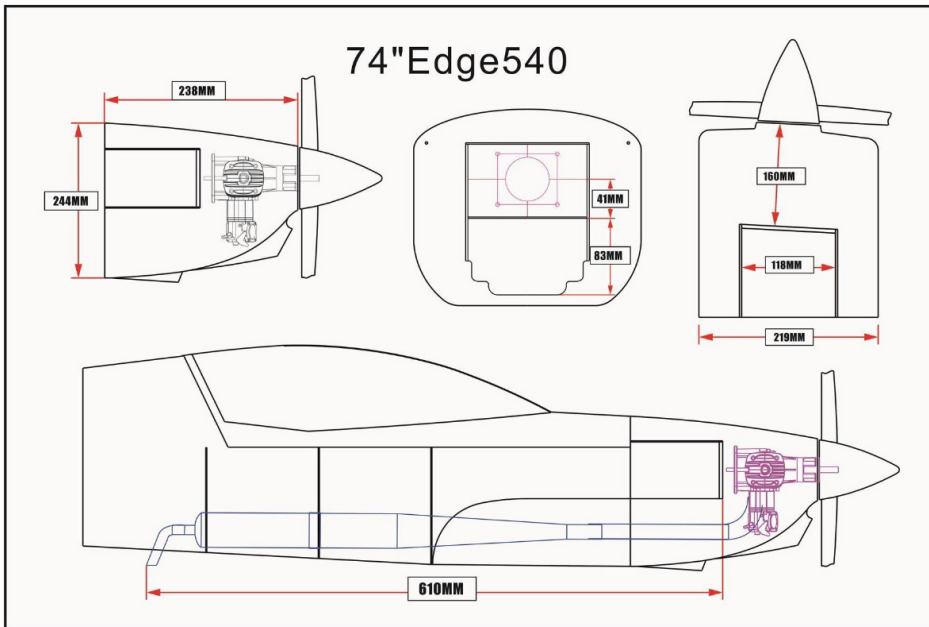

74" EDGE 540

Wing Area:957.9 sq in/61.8dm²

Color scheme:

Edge540-D(Gray Green)
cover color number

- 1; white- Matches ultracote/oracover10 White
- 2; fluorescent green-skywing covering #06
- 3; Metal gray-skywing covering #04