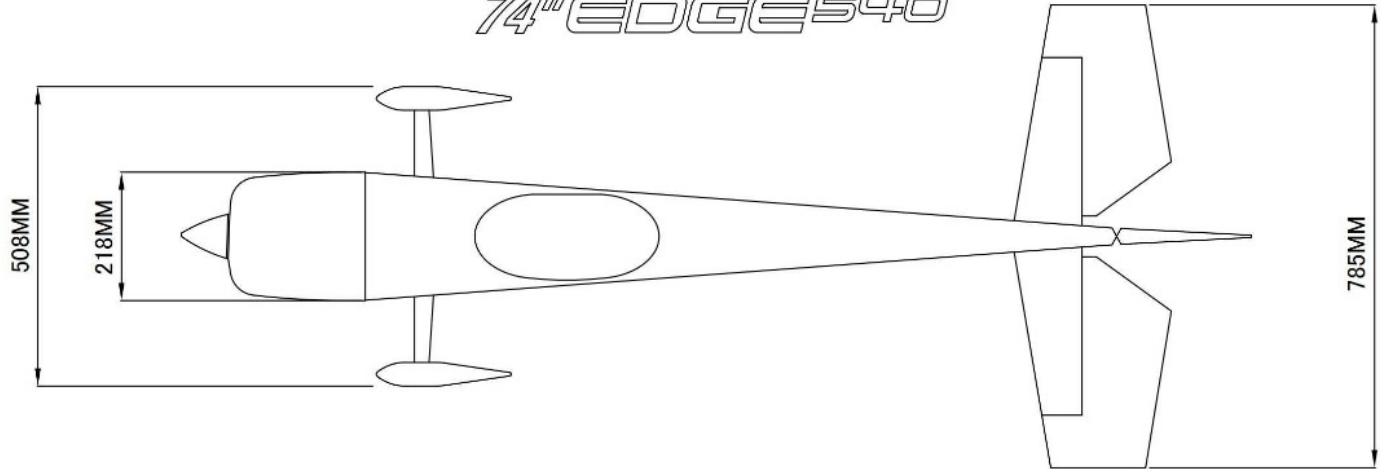

74" EDGE 540

Wing Area:957.9 sq in/61.8dm²

Color scheme:

Edge540-D(Gray Green)
cover color number

- 1; white- Matches ultracote/oracover10 White
- 2; fluorescent green-skywing covering #06
- 3; Metal gray-skywing covering #04

Edge540-F(Gray yellow)
cover color number

- 1; white-Matches ultracote/oracover10 White
- 2; yellow-Matches ultracote/oracover30 Cub Yellow
- 3; Metal gray-skywing covering #04