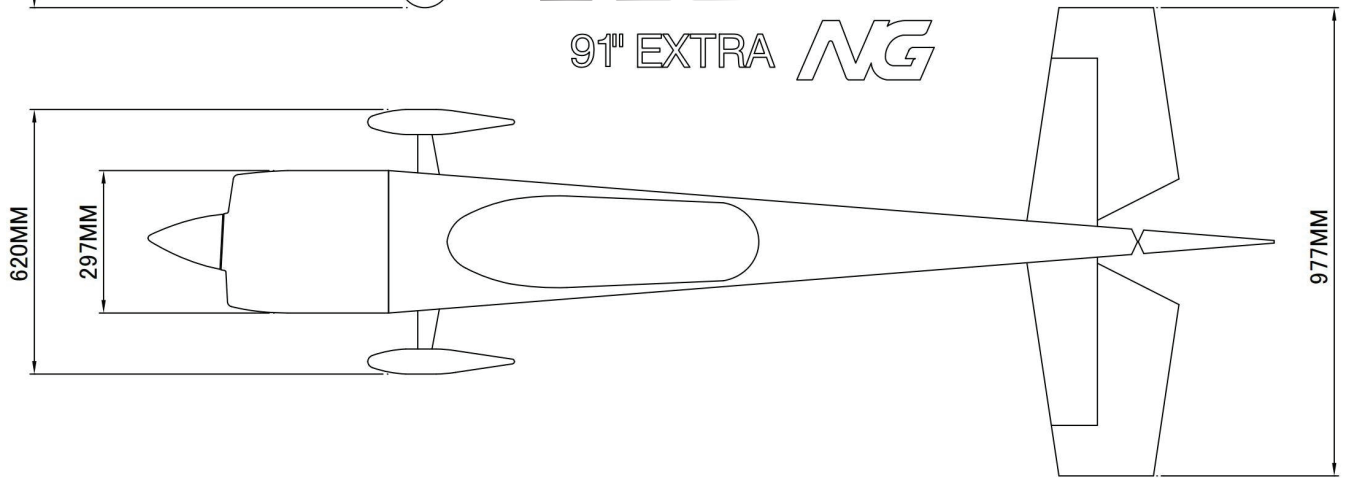

RC SKYWING

91" EXTRA NG

91"Extra NG