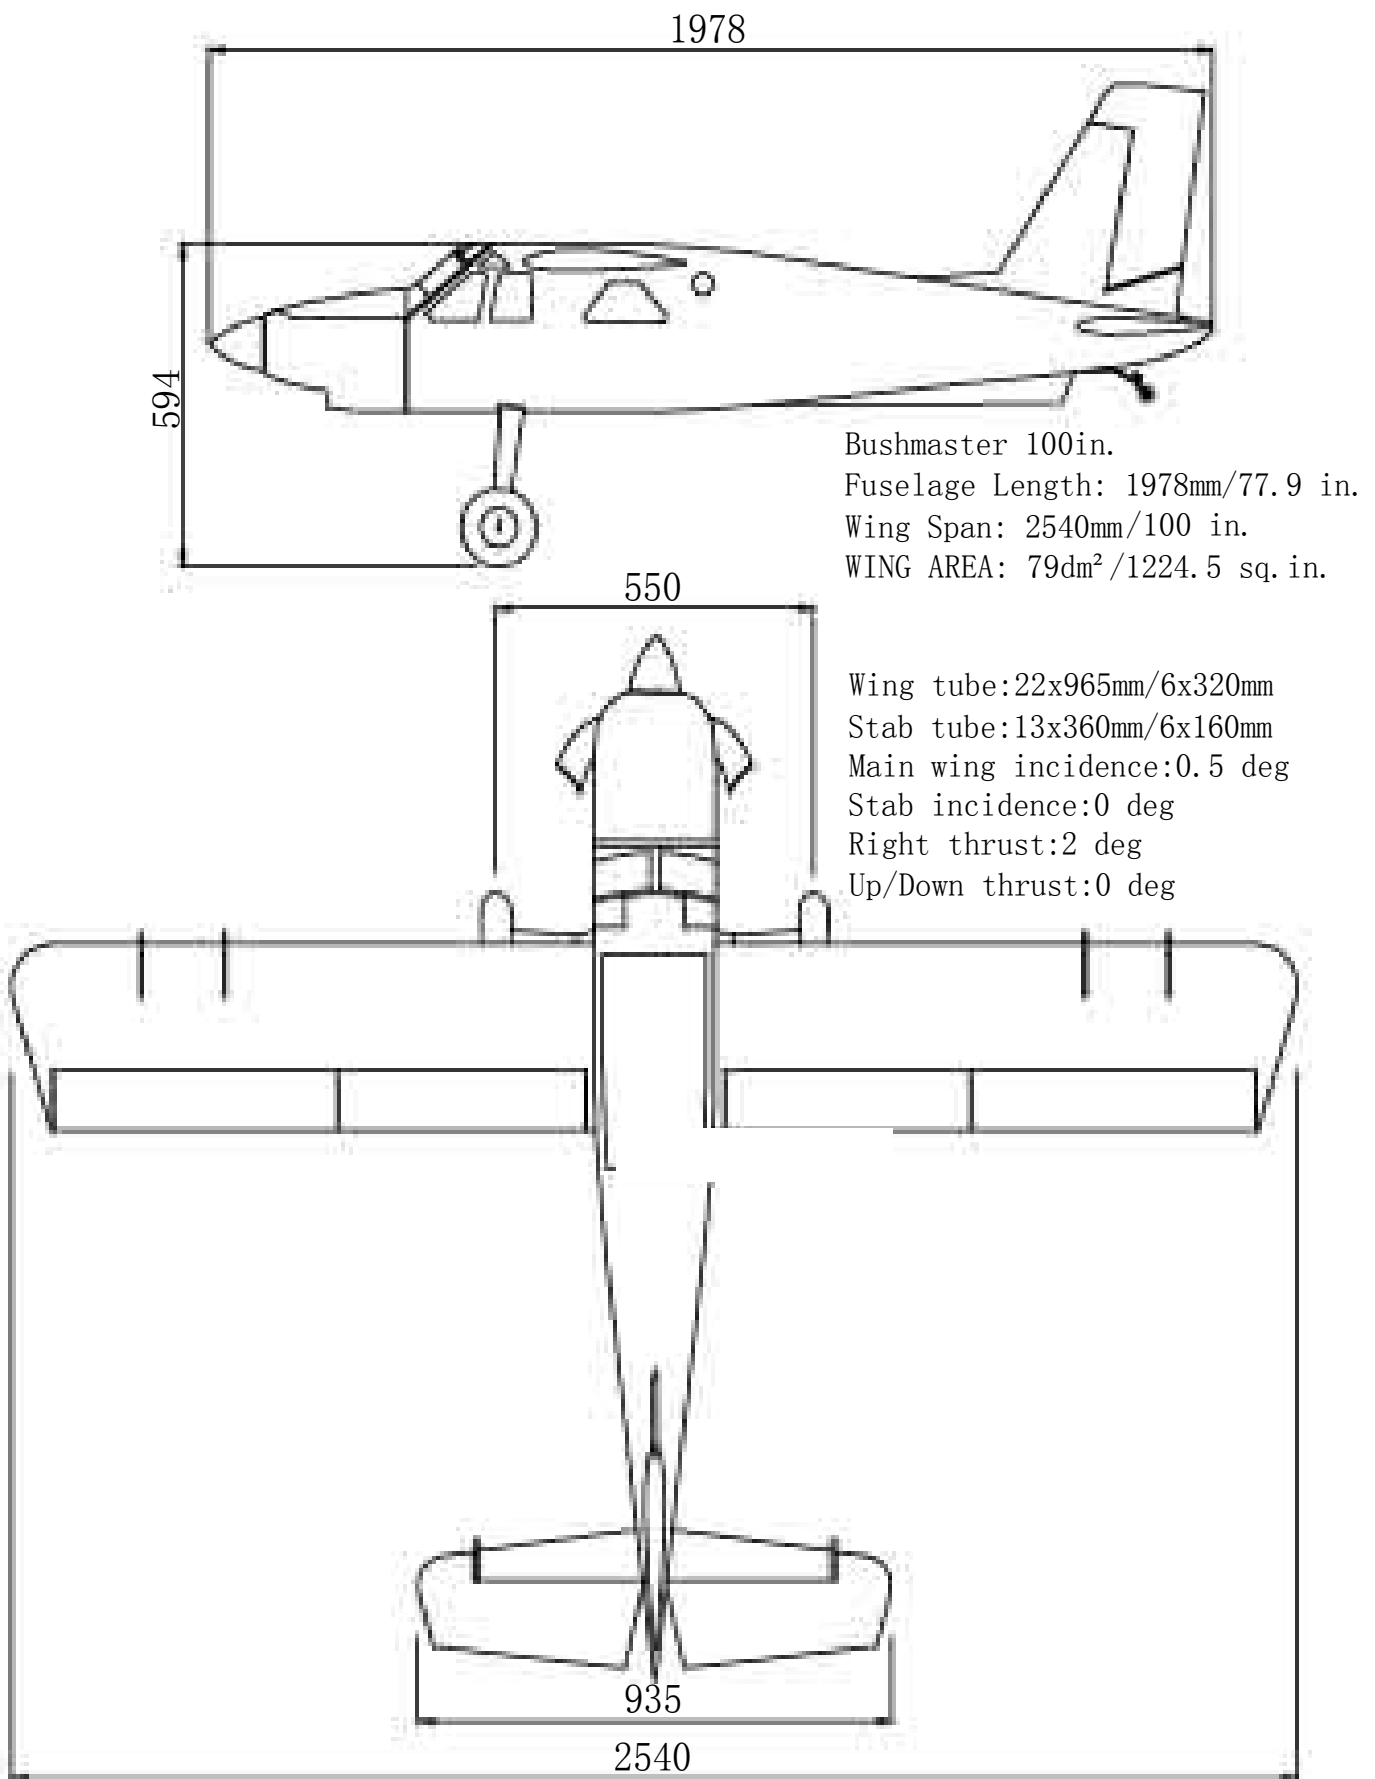

100" TURBO BUSHMASTER 35-38CC / 12S

SPECS

WingSpan: 100"
Length: 78"
Wing area: 1224 sq. in.
Center of Gravity Range (Measured from wing leading edge at root): 3.3-4.25" (89-108mm)
Our preferred CG is center of the wing tube.

Spinner: 3.5"
Weight: 16 lbs (elec, no lipo)

Control settings:

Elevator: Low Rate 8-10 deg. 15-20% expo
3D Rate 45 deg. 60-70% expo

Aileron: Low Rate 15-20 deg. 20-30% expo
High Rate 38-40 deg. 60-70% expo (For best roll rate, mix flaps to ailerons)

Rudder: Low Rate 20 deg 40-45% expo
High Rate 45 deg. 70-80% expo

Flaps: 40 degrees full deflection with 5% down elevator mix at full deflection

Power system:

GAS
Desert Aircraft DA 35 Prop: Carbon gas 20 x 8
Great Power GP-38 Prop: Carbon gas 20 x 8, 20 x 9
FlowMaster 14 oz. fuel tank