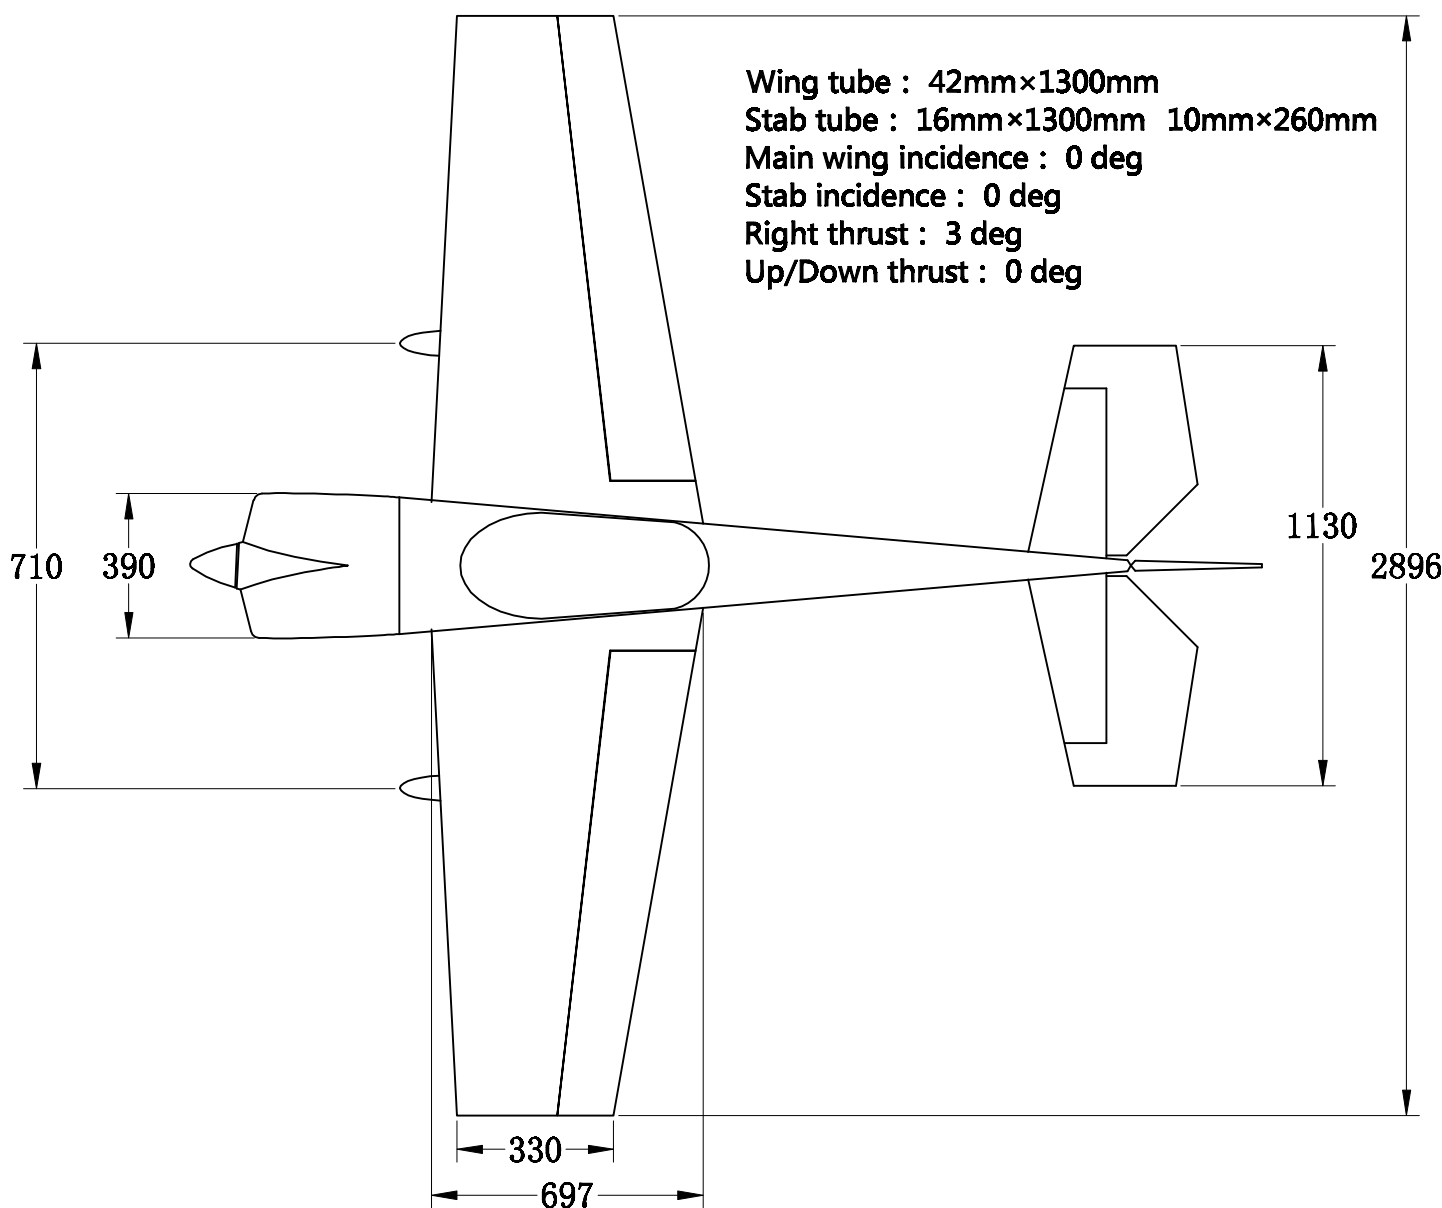

114" SLICK 150-170CC

These dimensions in mm.
Rudder is removable.

Wing tube : 42mm×1300mm
Stab tube : 16mm×1300mm 10mm×260mm
Main wing incidence : 0 deg
Stab incidence : 0 deg
Right thrust : 3 deg
Up/Down thrust : 0 deg

SPECS

WingSpan: 114"
Length: 108"
Wing area: 2304 sq. in.

Spinner: 5.5"
Weight: 37-39 lbs.

Center of Gravity range (measured from wing leading edge at root): 7 7/8" - 8 7/8" (199-203mm)

Control settings:

Aileron Low: 20 deg up, 20 deg down 18-20% exponential
High: 38 deg up, 37 deg down 50-60% exponential

DA 150, DA 170, GP 178
Flow Master 50 oz. Fuel Tank
KS-95 rear exhaust canisters
MTW Re3 / KS-1090 tuned pipes
90mm header drop

Servos: Qty. 10 high torque metal gear servos (If using 3 aileron servos, 2 is optional)
MKS HBL 380, HBL-3850, MKS HBL 599, MKS HV777A+, SAVOX 2290
Throttle Servo: MKS HV1250