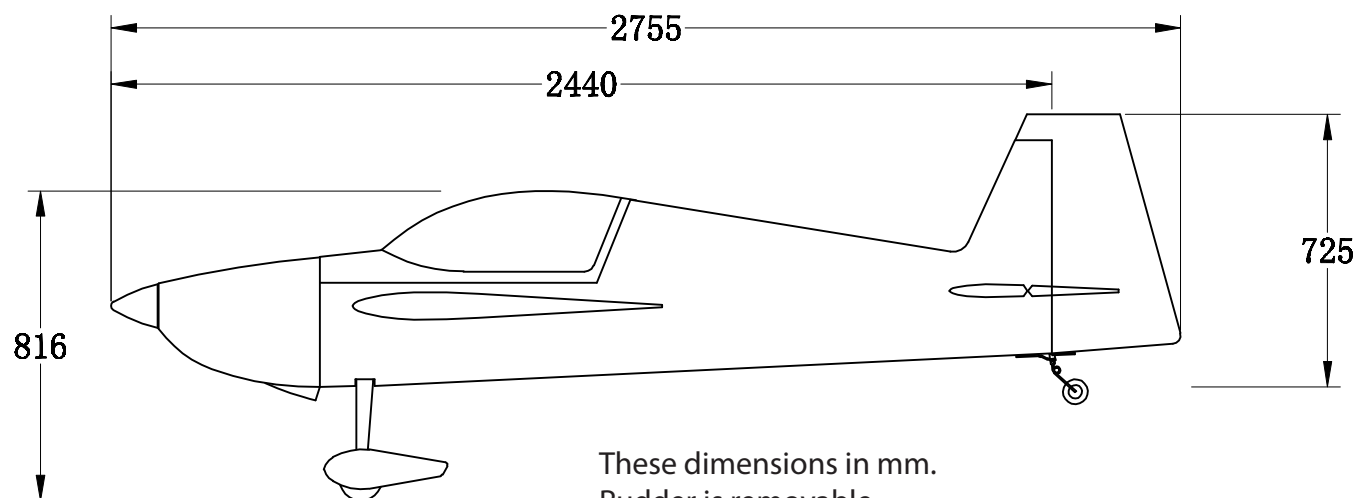

114" SLICK 150-170CC

These dimensions in mm.
Rudder is removable.

Wing tube : 42mm×1300mm
Stab tube : 16mm×1300mm 10mm×260mm
Main wing incidence : 0 deg
Stab incidence : 0 deg
Right thrust : 3 deg
Up/Down thrust : 0 deg

SPECS

WingSpan: 114"
Length: 108"
Wing area: 2304 sq. in.

Spinner: 5.5"
Weight: 37-39 lbs.

Center of Gravity range (measured from wing leading edge at root): 7 7/8" - 8 7/8" (199-203mm)

Control settings:

Aileron Low: 20 deg up, 20 deg down 18-20% exponential
High: 38 deg up, 37 deg down 50-60% exponential