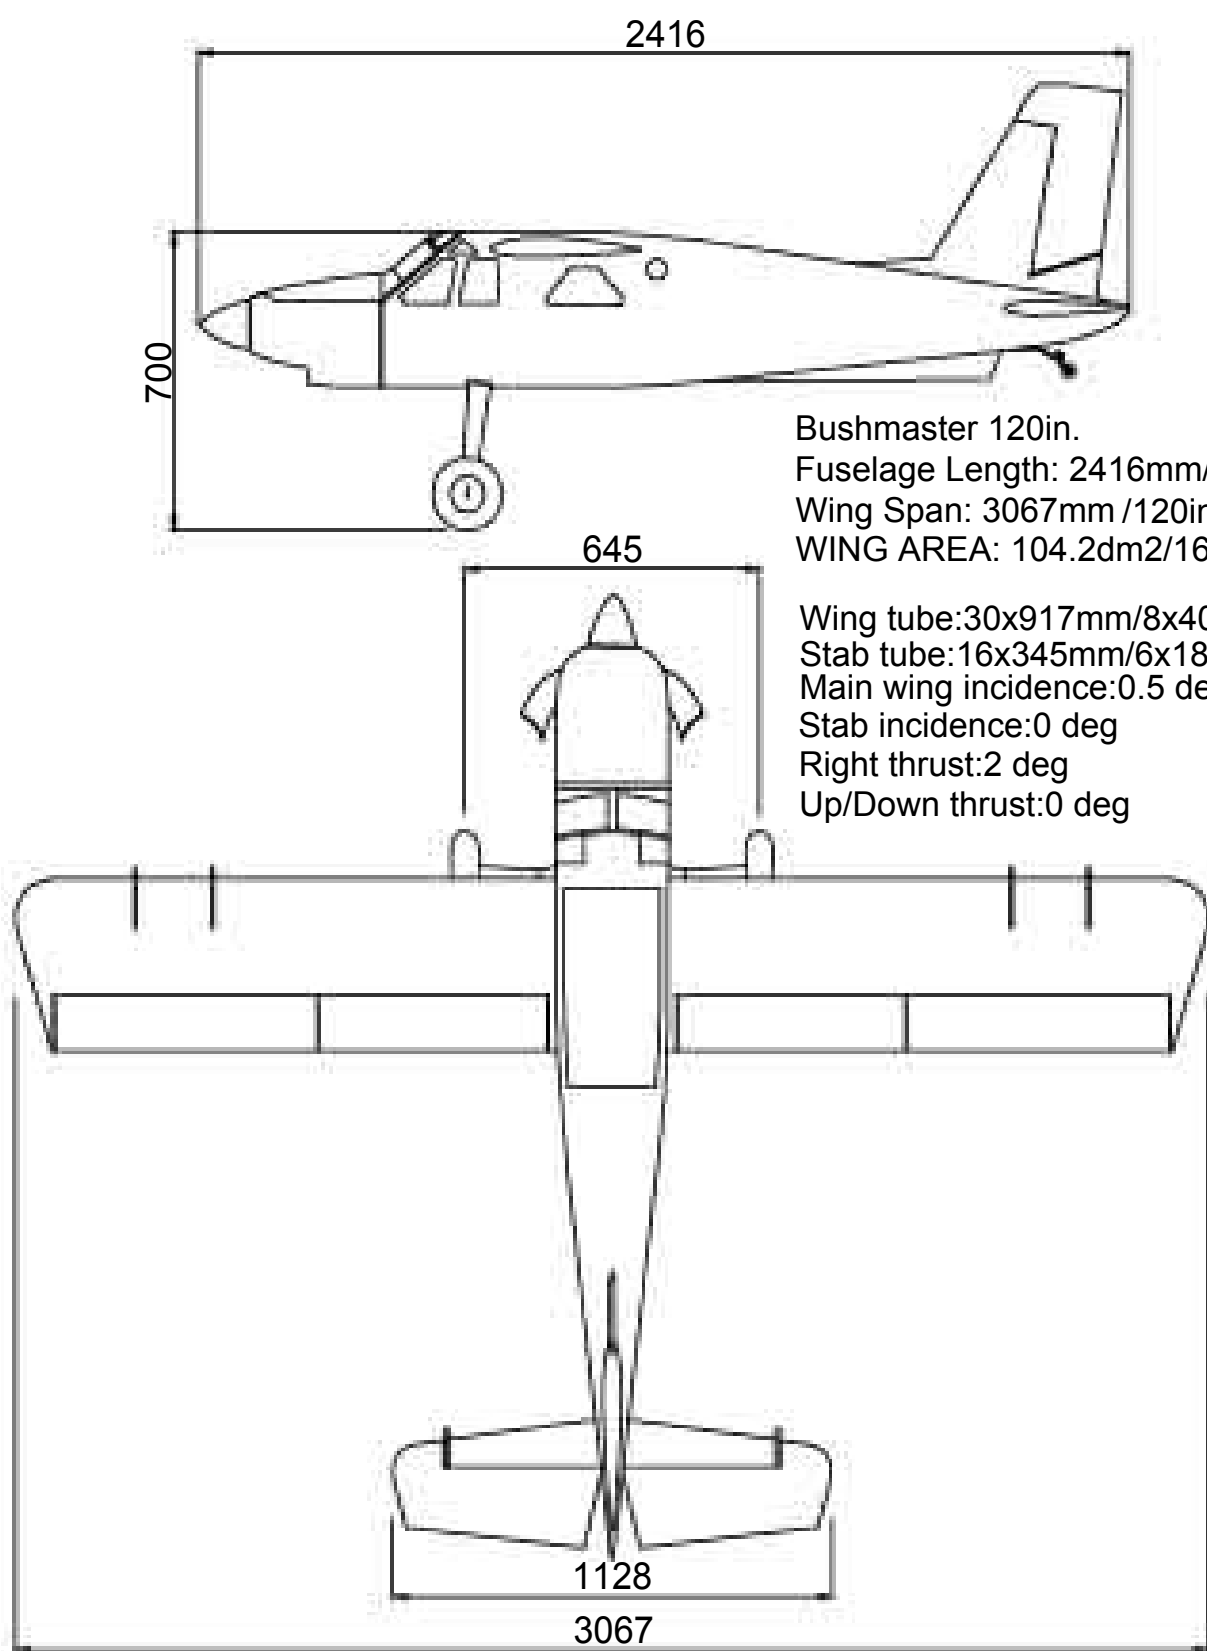

TURBO BUSHMASTER

70CC/120 AVIATION LEGACY OF EXTREME FLIGHT

Bushmaster 120in.
 Fuselage Length: 2416mm/95 in.
 Wing Span: 3067mm /120in.
 WING AREA: 104.2dm²/1615.4 sq.in.

Wing tube:30x917mm/8x406mm
 Stab tube:16x345mm/6x185mm
 Main wing incidence:0.5 deg
 Stab incidence:0 deg
 Right thrust:2 deg
 Up/Down thrust:0 deg

SPECS

WingSpan: 120.5 inches
 Length: 94" with spinner
 Wing area: 1800 sq. in.

Spinner: 4.0"
 Weight: 24-26 lbs.

Center of Gravity: For maiden, balance on the main wing tube and adjust to suit after flight.

Rudder Low: 20 deg 50-60% exponential
 High: 45+ deg 60-80% exponential

Gas Power System

70-76cc gas engine
 Y-header with MTW TD-110H rear exhaust canister
 FlowMaster 24 or 34 oz. fuel tank
 EF blue fuel line
 EF fuel dot