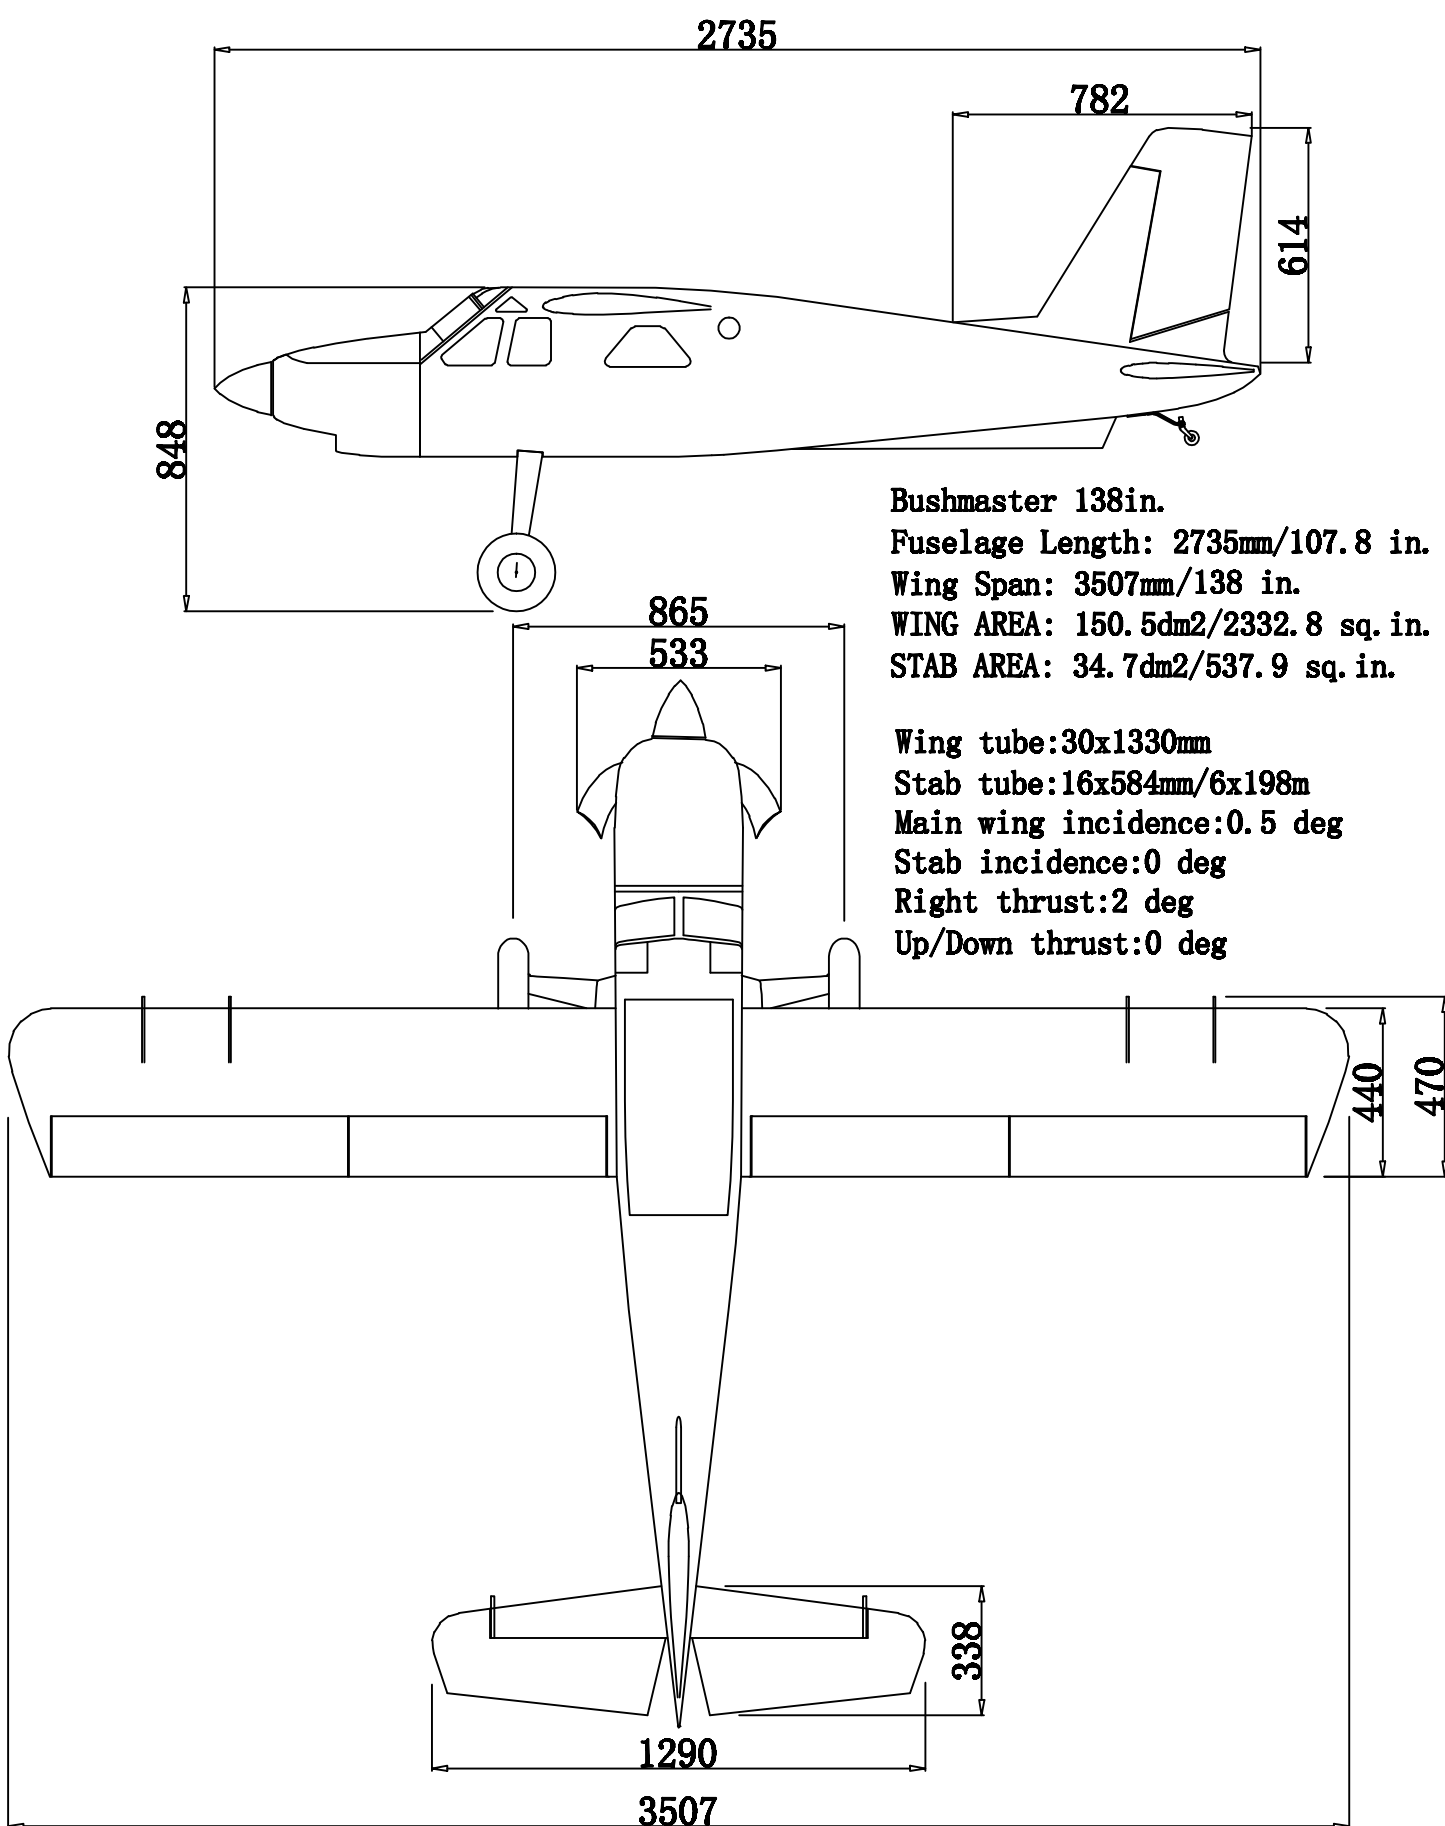

120CC BUSHMASTER

Bushmaster 138in.
 Fuselage Length: 2735mm/107.8 in.
 Wing Span: 3507mm/138 in.
 WING AREA: 150.5dm²/2332.8 sq. in.
 STAB AREA: 34.7dm²/537.9 sq. in.

Wing tube:30x1330mm
 Stab tube:16x584mm/6x198m
 Main wing incidence:0.5 deg
 Stab incidence:0 deg
 Right thrust:2 deg
 Up/Down thrust:0 deg

SPECS

Spinner: 5.5"
 Weight: 33-35lbs.
 Height to highest point sitting on landing gear with PMT bush tires: Approximately 36"

Center of Gravity range: There are two formers in the fuselage on either side of the carbon fiber wing tube. We typically balance the plane on the forward former. Anywhere in the range between the 2 formers is acceptable.

Control settings:

Aileron Low: 20 deg up, 20 deg down 18-20% exponential
 High: 38 deg up, 37 deg down 50-60% exponential

Elevator Low: 10-12 deg 18-20% exponential
 High/3D: As much as possible without the elevator interfering with the bottom of the rudder. 50-60% exponential

Rudder Low: 20 deg 50-60% exponential
 High: 45+ deg 60-80% exponential

Power System:

DA 120, GP123
 Blazing Star DA 120 stand-off
 Flow Master 34 oz. Fuel Tank
 MTW Re2 tuned pipes
 KS-3086 cans
 70mm header drop