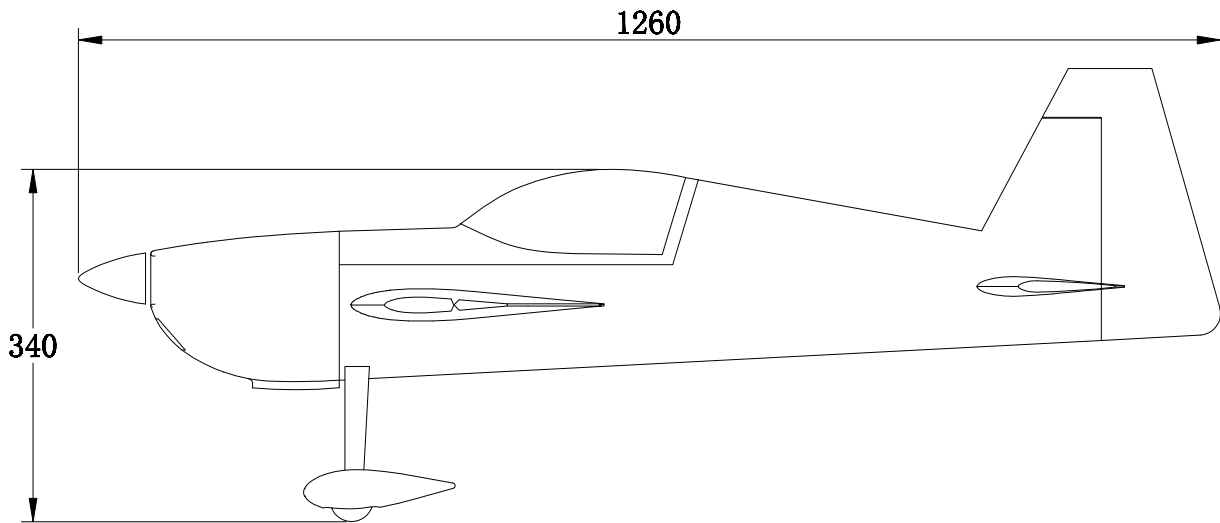

49" EXTRA 260

SPECS

WingSpan: 49"
 Length: 50"
 Wing area: 488 sq. in.

Spinner: 52mm
 Weight: 44-48 oz.

Center of Gravity range: Center of wing tube to rear of wing tube.

Control settings:

Elevator: Low Rate 8-10 deg. 15-20% expo
 3D Rate 45-50 deg. 60-65% expo
 XA/Tumbling rate 60+ deg. 65-70% expo

Aileron: Low Rate 15-20 deg. 40-45% expo
 High Rate 35-40 deg. 70-75% expo

Rudder: Low Rate 20 deg 40-45% expo
 High Rate 45-50 deg. 80-90% expo

Power system:

T-Motor AM480 900KV 4S 2200 - 2700mAh LiPo
 T-Motor AM480 600KV 6S 1800-2200mAh Lipo
 T-Motor 13x6.5 prop

T-Motor AM66 ESC

Servos:

4 x EF/Theta 921

Servo Extensions:

QTY 2 Extreme Flight 18" 28AWG
 QTY 2 Extreme Flight 6" 28AWG

COVERING:

Oracover colors

Ultracote colors