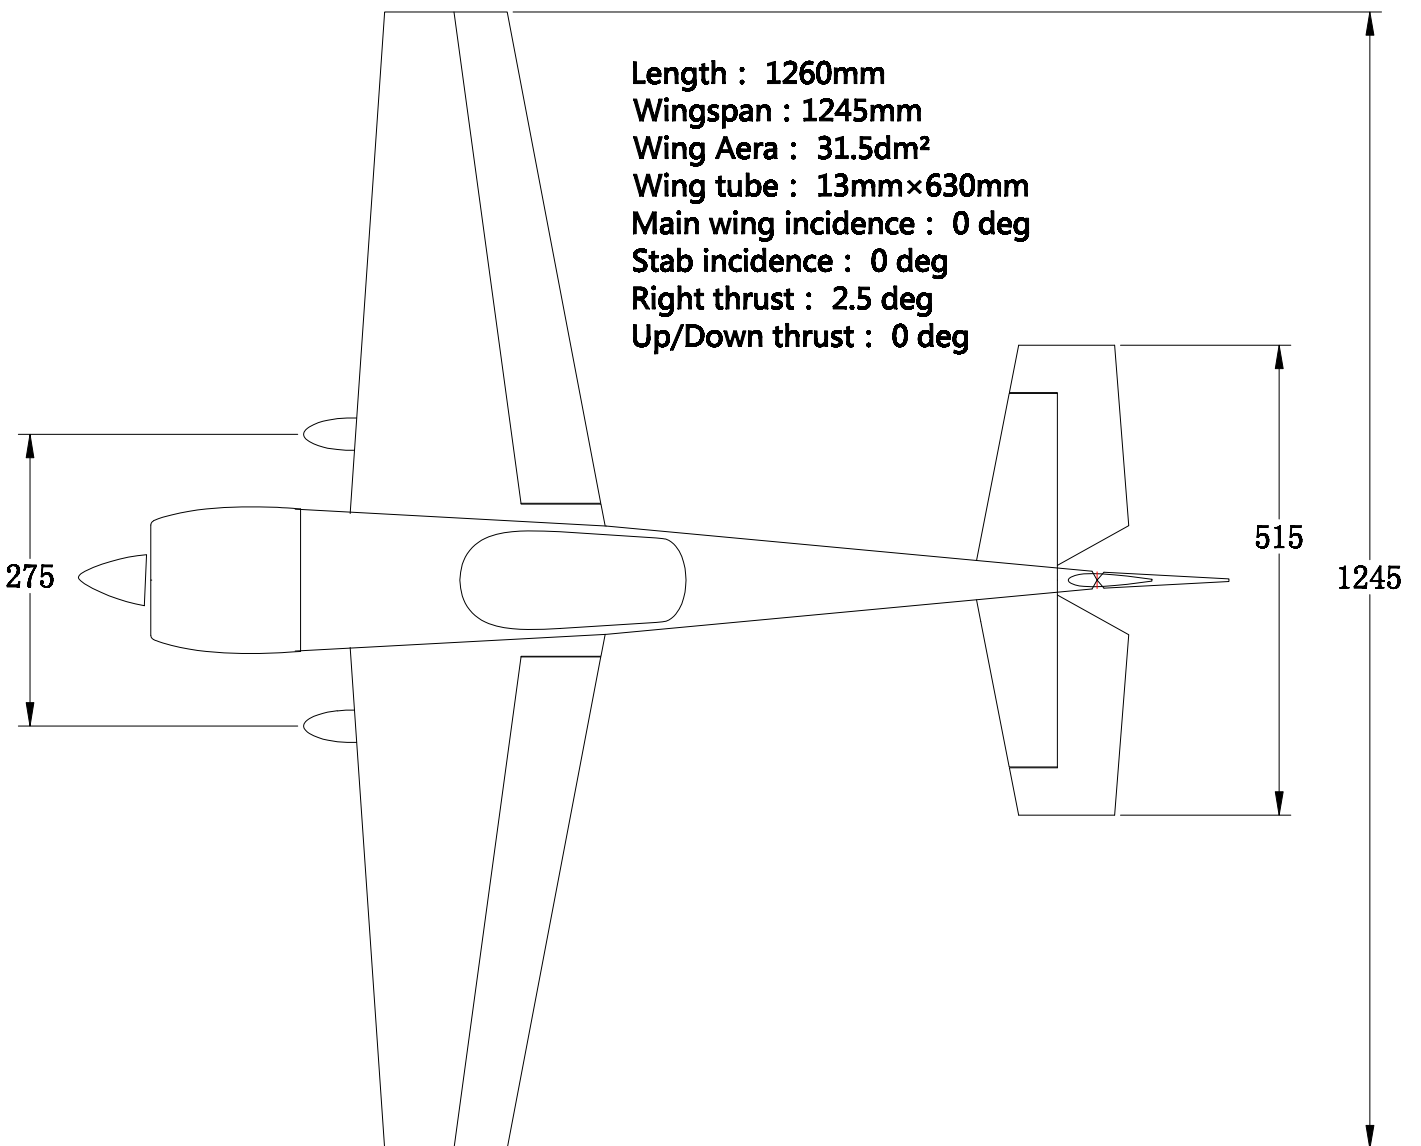

49" EXTRA 260

SPECS

WingSpan: 49"
 Length: 50"
 Wing area: 488 sq. in.

Spinner: 52mm
 Weight: 44-48 oz.

Center of Gravity range: Center of wing tube to rear of wing tube.

Control settings:

Elevator: Low Rate 8-10 deg. 15-20% expo
 3D Rate 45-50 deg. 60-65% expo
 XA/Tumbling rate 60+ deg. 65-70% expo

Aileron: Low Rate 15-20 deg. 40-45% expo
 High Rate 35-40 deg. 70-75% expo

Rudder: Low Rate 20 deg 40-45% expo
 High Rate 45-50 deg. 80-90% expo

Power system:

T-Motor AM480 900KV 4S 2200 - 2700mAh LiPo
 T-Motor AM480 600KV 6S 1800-2200mAh Lipo
 T-Motor 13x6.5 prop

T-Motor AM66 ESC

Servos:

4 x EF/Theta 921

Servo Extensions:

QTY 2 Extreme Flight 18" 28AWG
 QTY 2 Extreme Flight 6" 28AWG

COVERING:

Oracover colors

Ultracote colors

Blue/Orange Scheme

Dark Blue #52
 Orange #60
 White #10

Midnight Blue- # HANU885
 Orange - #HAN877
 White-# HANU870

White/Blue/Red scheme

Dark Blue #52
 White #10
 Ferrari Red #23

Midnight Blue- # HANU885
 White-# HANU870
 True Red #HANU 866