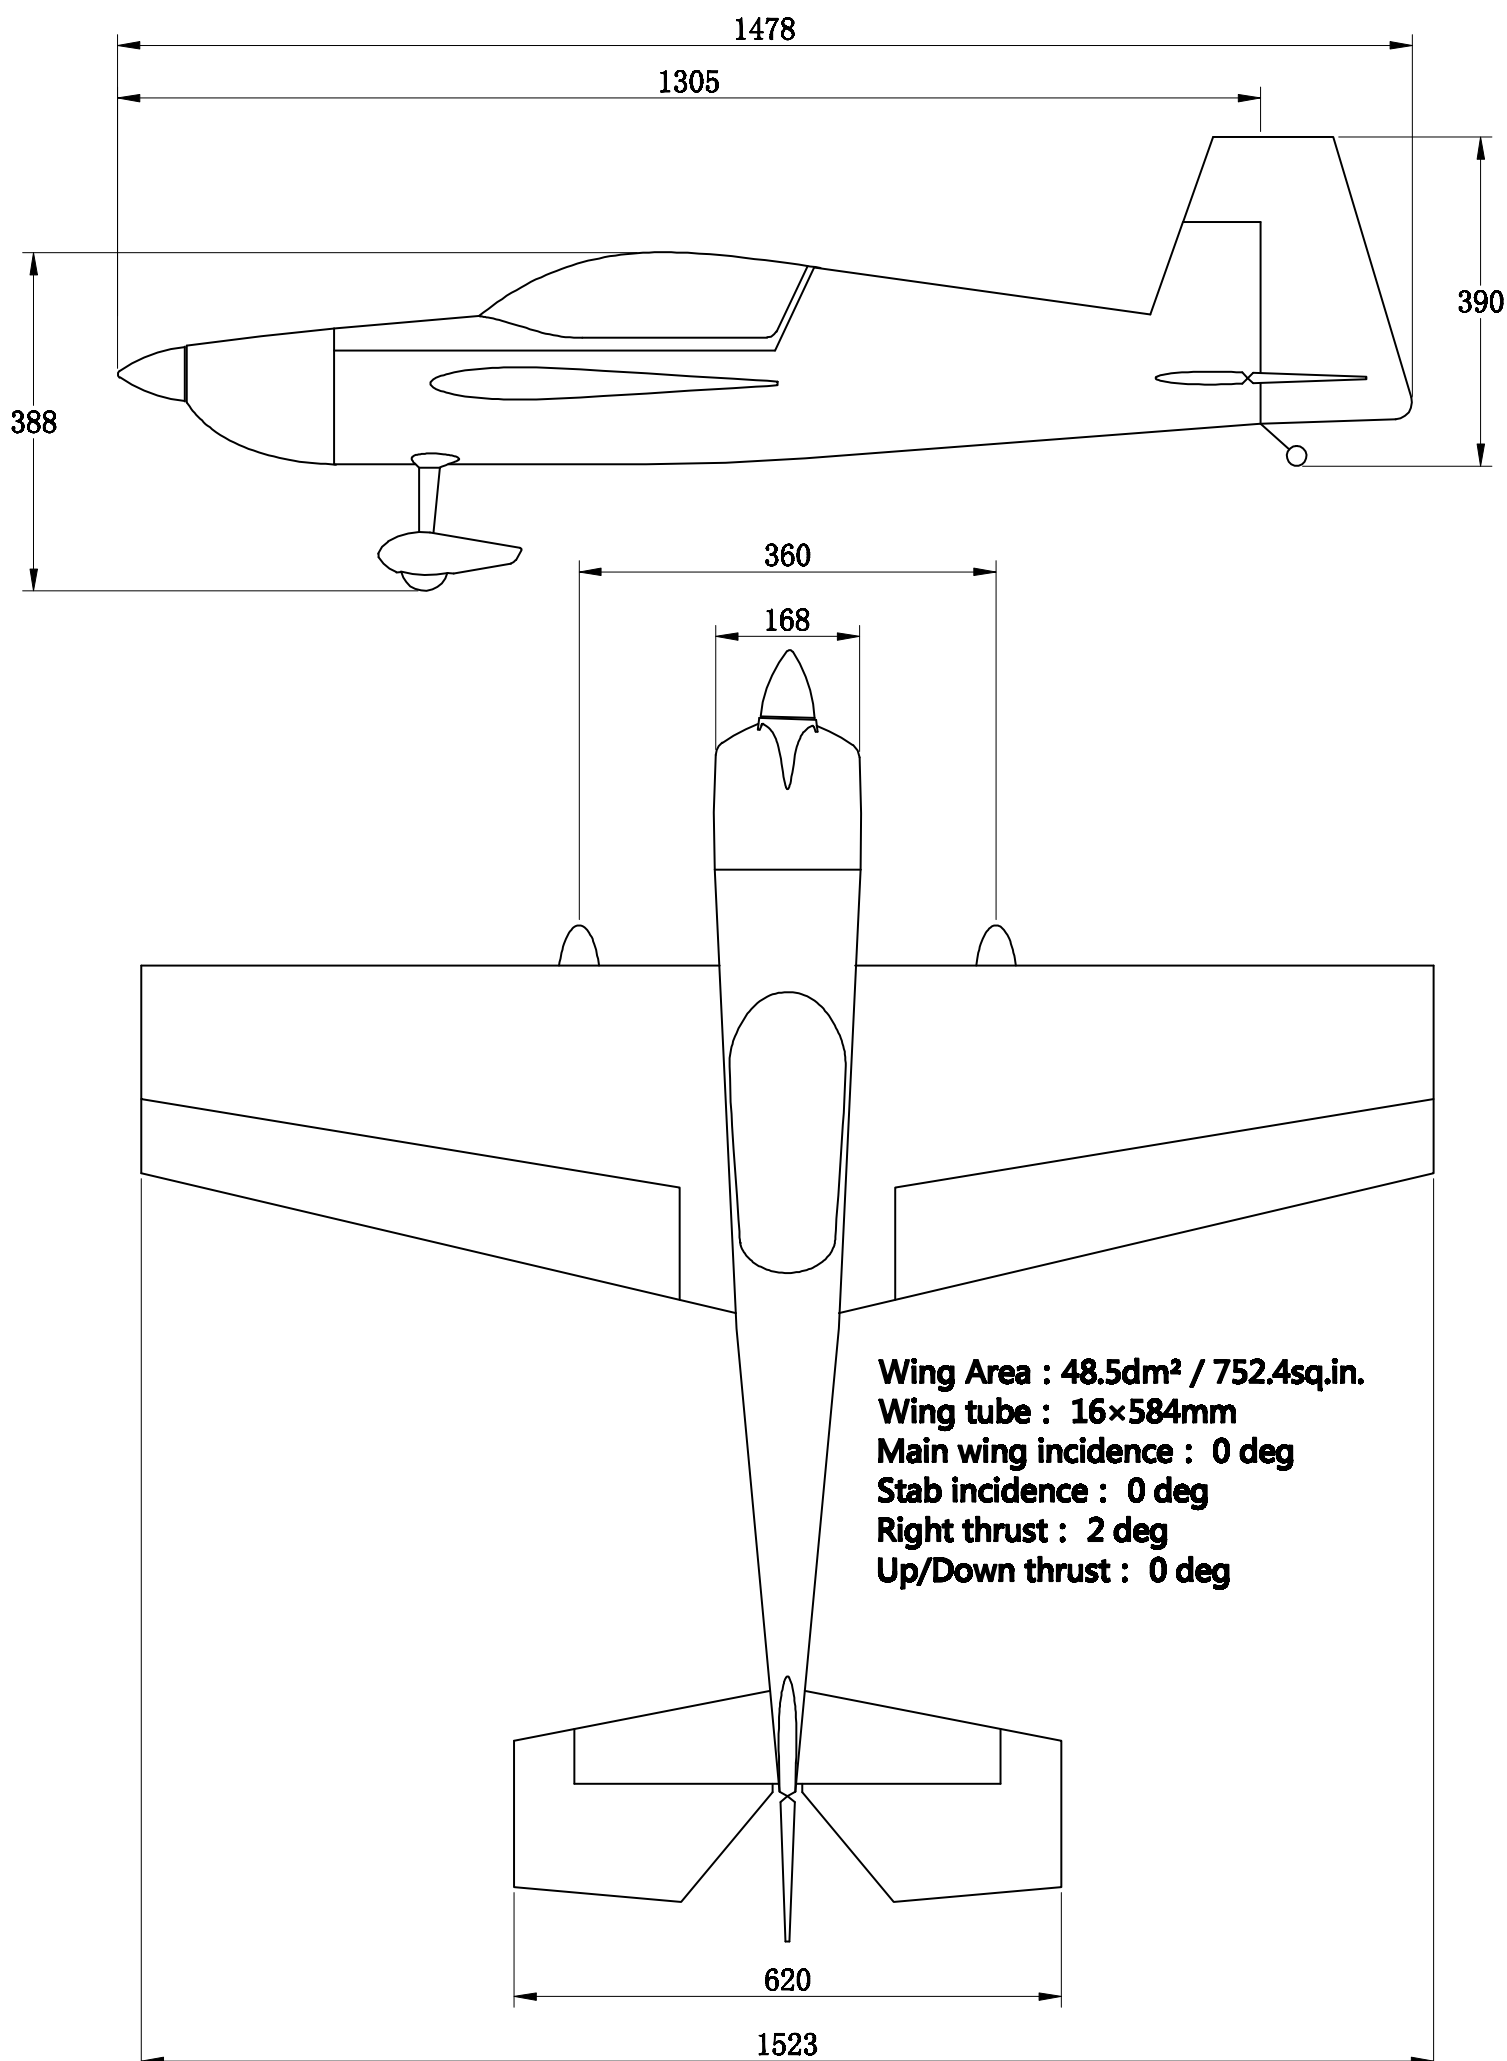

# EDGE 540T 60"

## SPECS

WingSpan: 60"  
Length: 58"  
Wing area: 750 sq. in.

Spinner: 63mm  
Weight: 5-6 lb

REQUIRES 6S 3300-4000mah lipo

Center of Gravity: Balance on the wing tube for precision flight or easy sport flying.  
Back of the wing tube to 1/2" behind the tube for 3D flight.

Rudder: Low Rate 20 deg 40-45% expo  
High Rate 45-50 deg. 80-90% expo

Power system:

XPWR 22cc Motor 16x7-16x8 Wood electric prop

T-Motor AM600 Motor T-Motor 16x8 prop

T-Motor AM116A ESC

Servos:

QTY 4 mini metal gear servos  
SAVOX SV-1261MG, EF/Theta 988

QTY 4 Extreme Flight 1.25" Servo arms

Servo Extensions:

QTY 2 Extreme Flight 24" 28AWG  
QTY 2 Extreme Flight 3" 28AWG

Color Codes:

Oracover	Ultracote	RAL Paint Code
<b>BLUE SCHEME</b>		
Cub Yellow #30	Cub Yellow-#HANU884	RAL1003
Cadmium Yellow #33	Bright Yellow-#HANU872,	RAL1018
Blue #50	Deep Blue-#HANU873	RAL5010
White #10	White #HANU870	RAL9010
Dark Blue #52	Midnight Blue #HANU885	RAL5013
Silver #91	Silver #HANU881	N/A
<b>RED SCHEME</b>		
Ferrari Red #23	True Red #HANU 866	RAL3000
White #10	White #HANU870	RAL9010
Pearl Charcoal #77	Pearl Charcoal-#HANU846	N/A
Silver #91	Silver #HANU881	N/A
Black #71	Black #HANU874	N/A