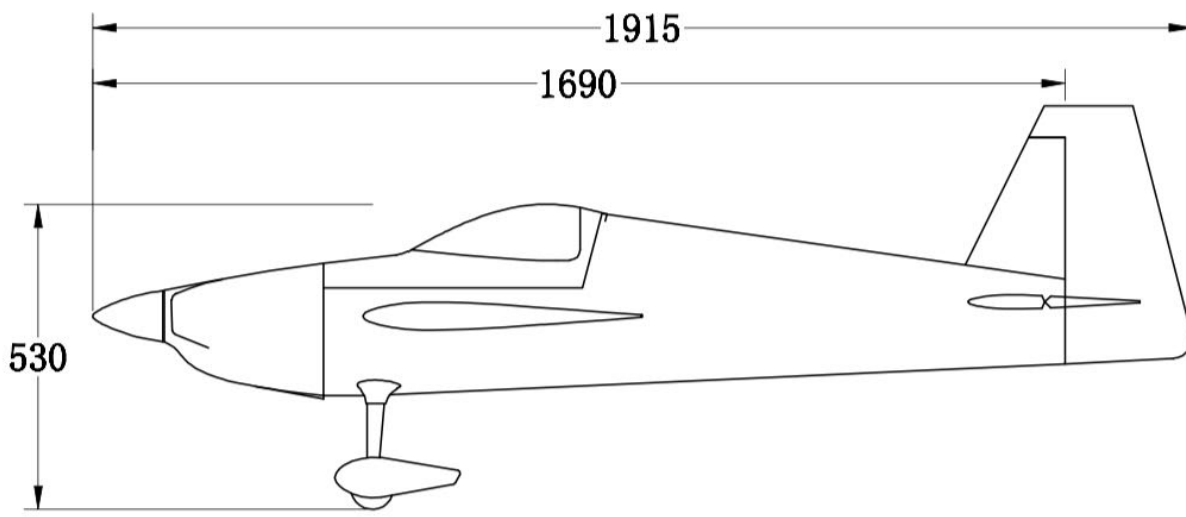

# 74" LASER

30-38CC / 12S

## SPECS

WingSpan: 74"

Length: 74"

Wing area: 1150 sq. in.

Center of Gravity Range (Measured from wing leading edge at root): 5-6" (127-152mm)

Spinner: 3.5"

Weight: 11.5-12.5 lbs.