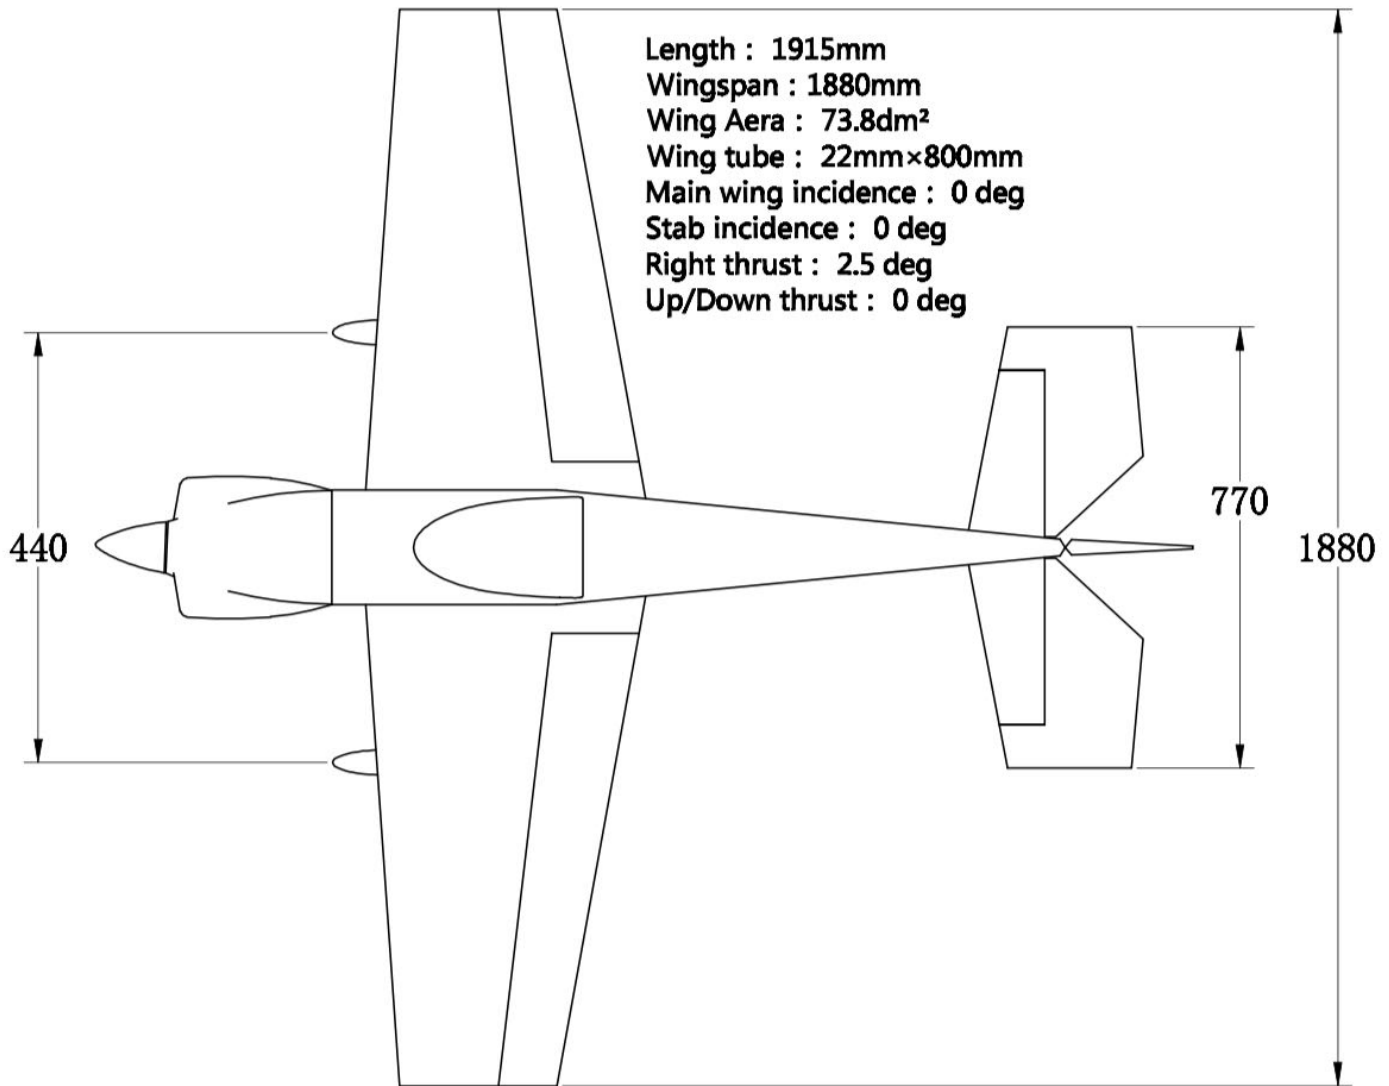

# 74" LASER

30-38CC / 12S

## SPECS

WingSpan: 74"

Length: 74"

Wing area: 1150 sq. in.

Center of Gravity Range (Measured from wing leading edge at root): 5-6" (127-152mm)

Spinner: 3.5"

Weight: 11.5-12.5 lbs.

### Power system:

GAS  
Desert Aircraft DA 35 Prop: Carbon gas 20 x 8  
Great Power GP-38 Prop: Carbon gas 20 x 8, 20 x 9  
FlowMaster 14 oz. fuel tank