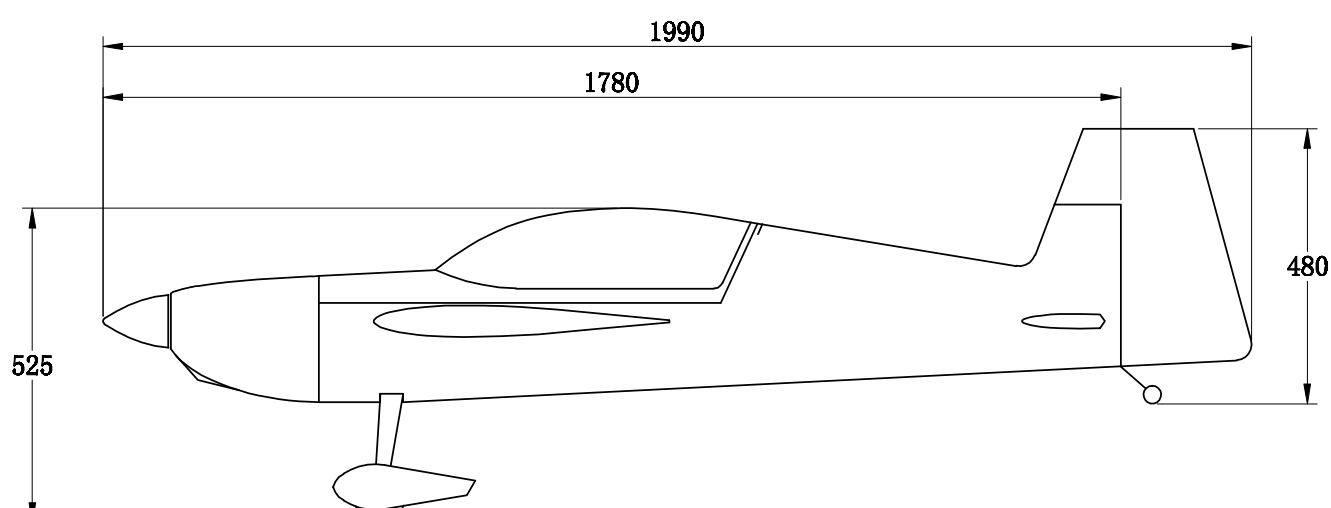

EXTRA300 78"

35-38CC / 12S

SPECS

WingSpan: 78"
 Length: 78"
 Wing area: 1224 sq. in.
 Center of Gravity Range (Measured from wing leading edge at root): 5.5-6.25" (140-168mm)

Spinner: 3.5"
 Weight: gas 12.5-13.5

Rudder: Low Rate 20 deg 40-45% expo
 High Rate 45-50 deg. 80-90% expo

Power system:

GAS
 Desert Aircraft DA 35 Prop: Carbon gas 20 x 8
 Great Power GP-38 Prop: Carbon gas 20 x 8, 20 x 9
 FlowMaster 14 oz. fuel tank