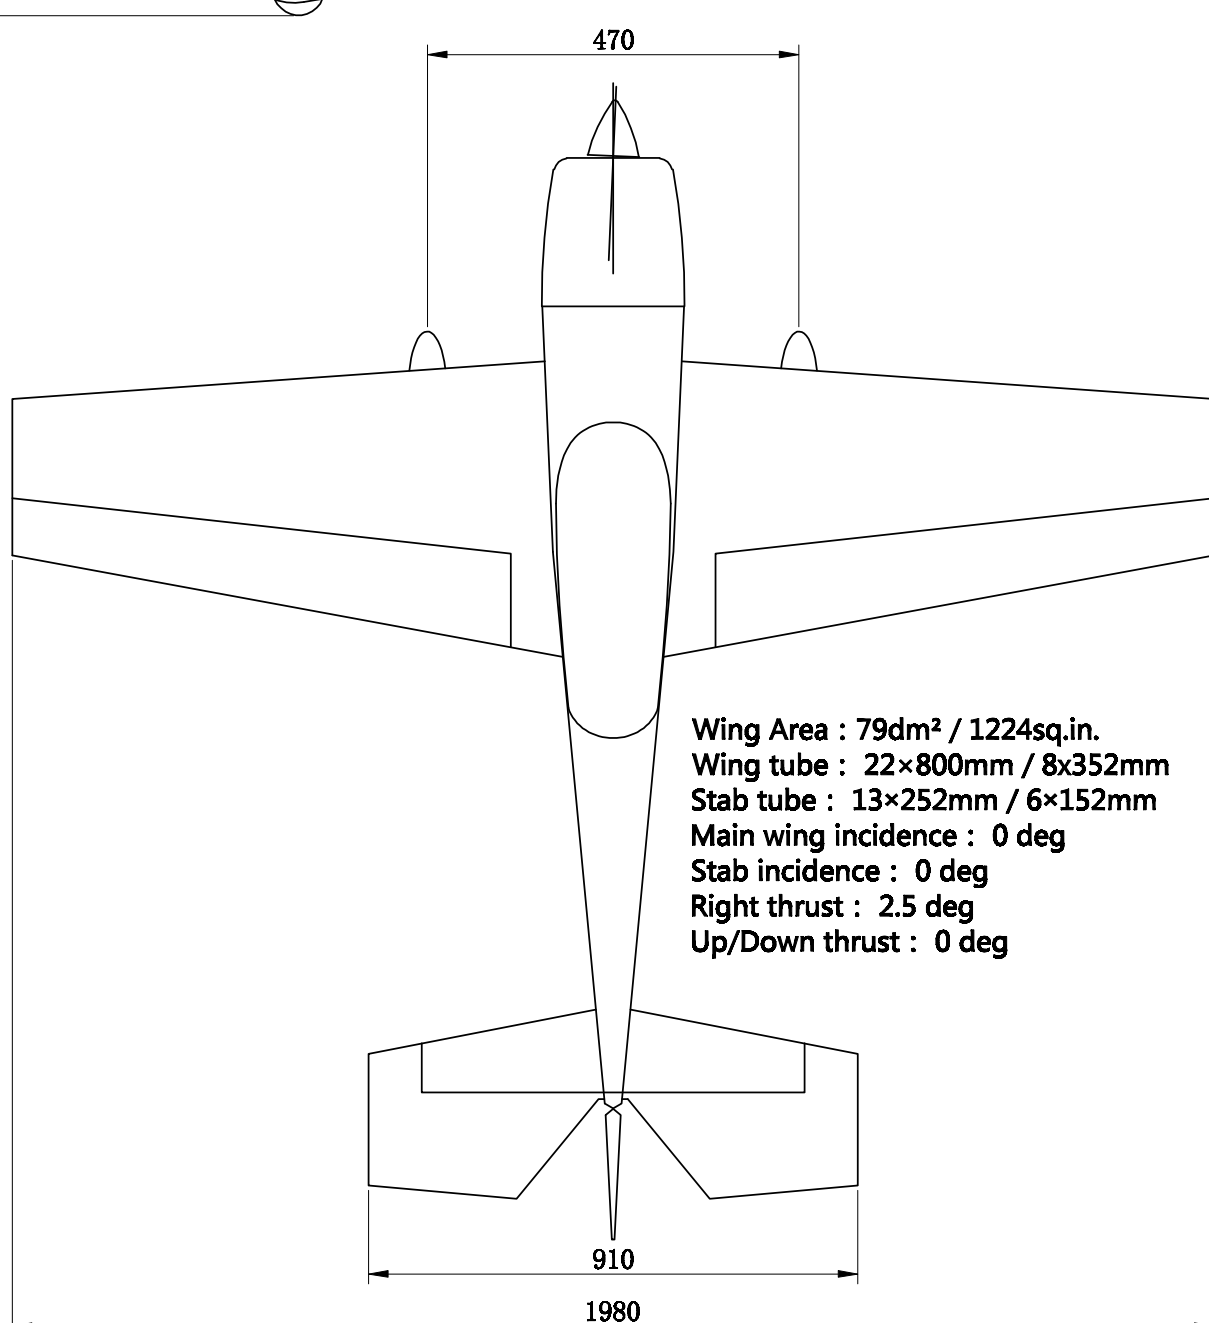

EXTRA300 78"

35-38CC / 12S

SPECS

WingSpan: 78"
 Length: 78"
 Wing area: 1224 sq. in.
 Center of Gravity Range (Measured from wing leading edge at root): 5.5-6.25" (140-168mm)

Spinner: 3.5"
 Weight: gas 12.5-13.5

Rudder: Low Rate 20 deg 40-45% expo
 High Rate 45-50 deg. 80-90% expo

Power system:

GAS
 Desert Aircraft DA 35 Prop: Carbon gas 20 x 8
 Great Power GP-38 Prop: Carbon gas 20 x 8, 20 x 9
 FlowMaster 14 oz. fuel tank