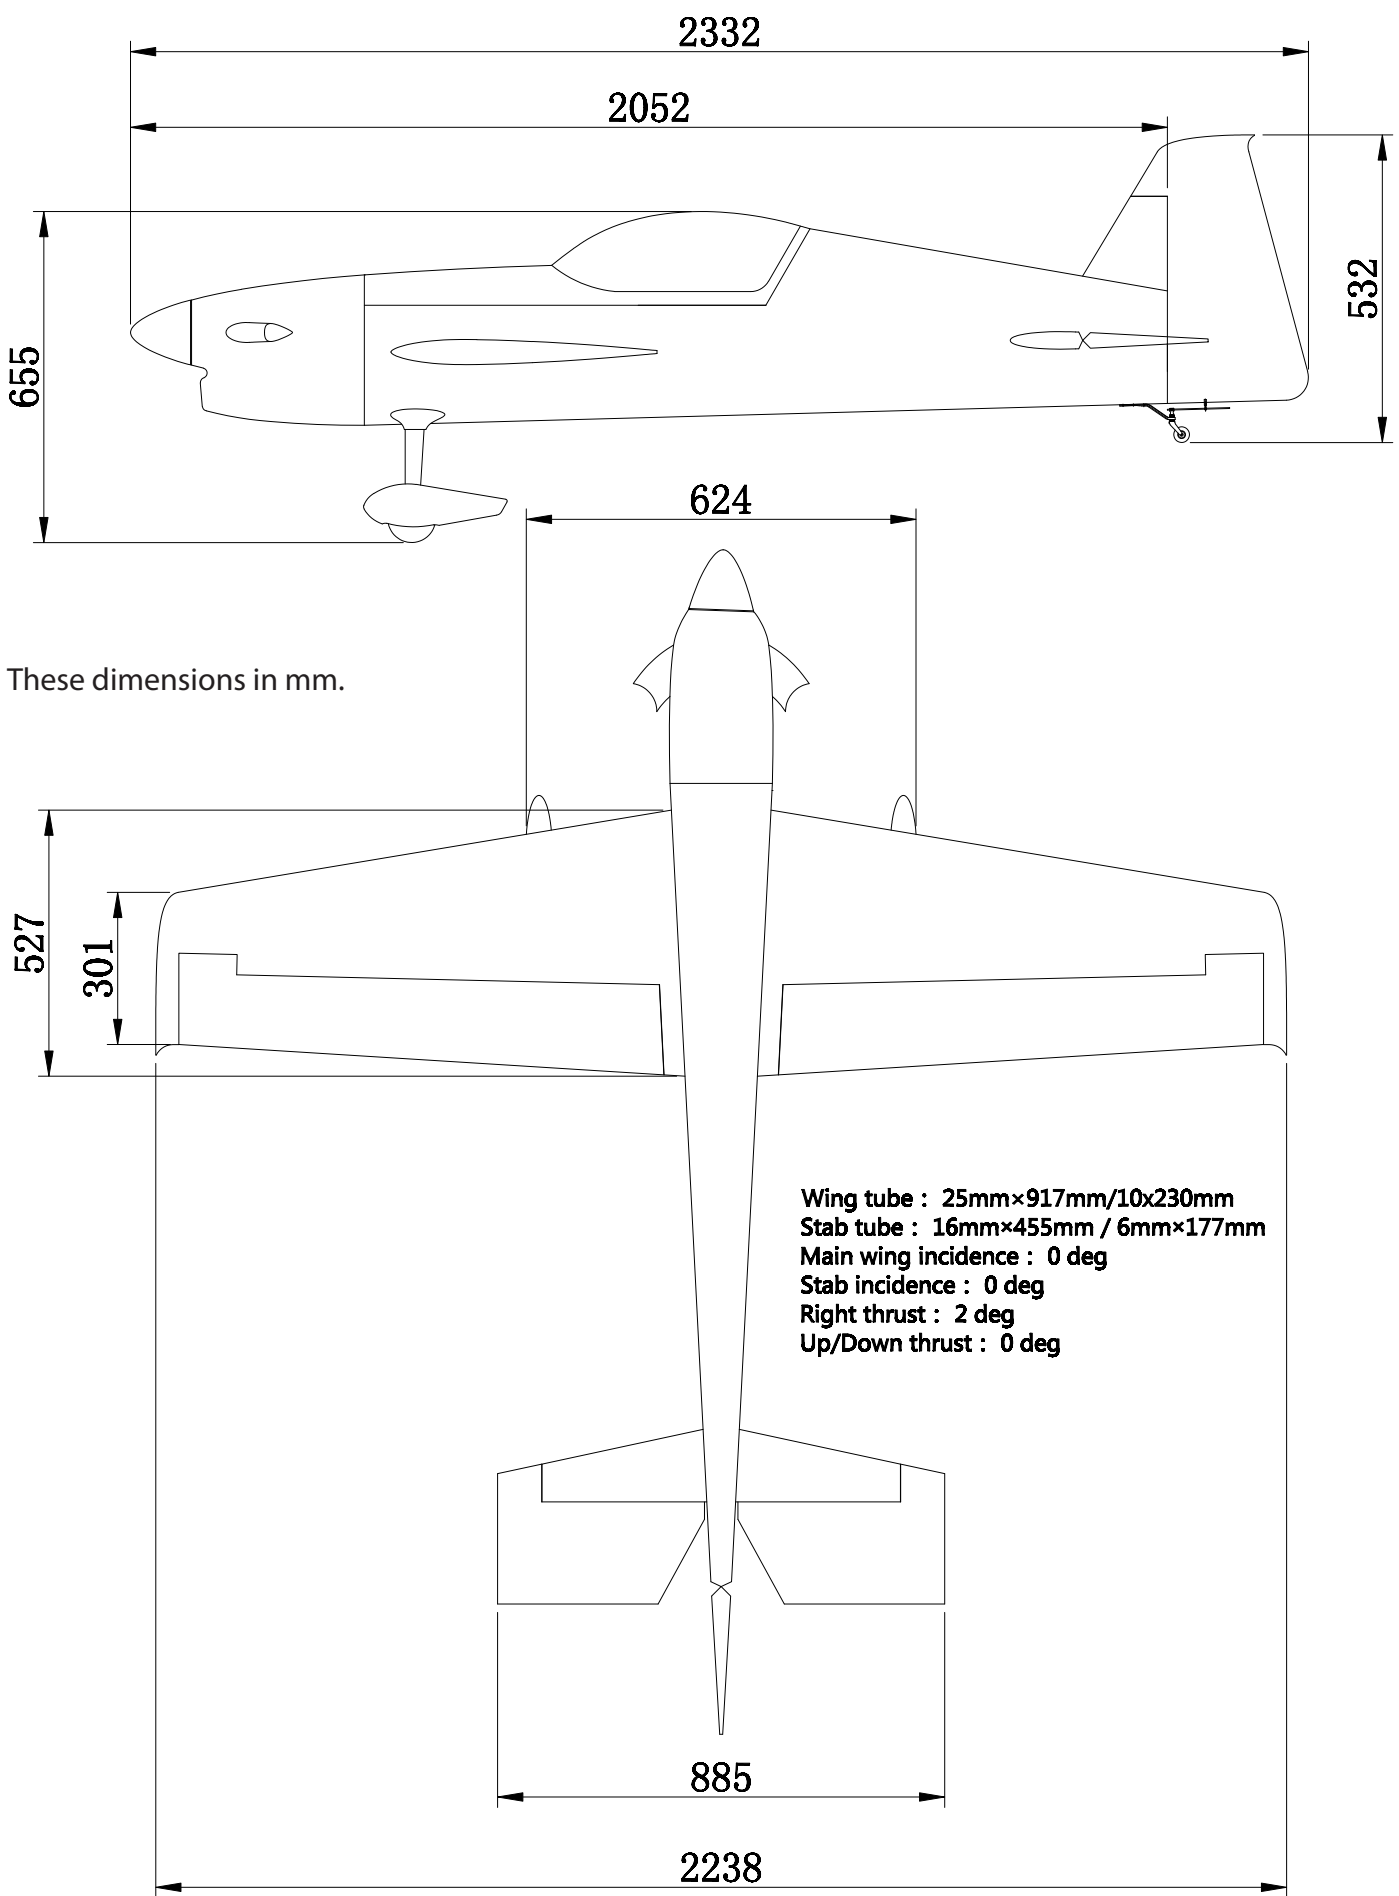

# 85" Turbo Raven

## SPECS

WingSpan: 85" (88" wing optional wingtips) Spinner: 5"  
Length: 91" Weight: 17-18 lbs.  
Wing area: 1434 sq. in.

Center of Gravity position: Rear edge of wingtube for maiden flight, then move back to suit

### Power System:

DA-60, GP-61 - Falcon 24x8, 24x9  
25mm drop header MTW TDH-75 canister or MTW RE-2 tuned pipe  
Flow Master 17 oz. Fuel Tank

XPWR 60cc Brushless motor - 24x12, 24x13 carbon electric  
12S 5000-6000mah, Castle Creations HV-160 ESC w/4.22 firmware