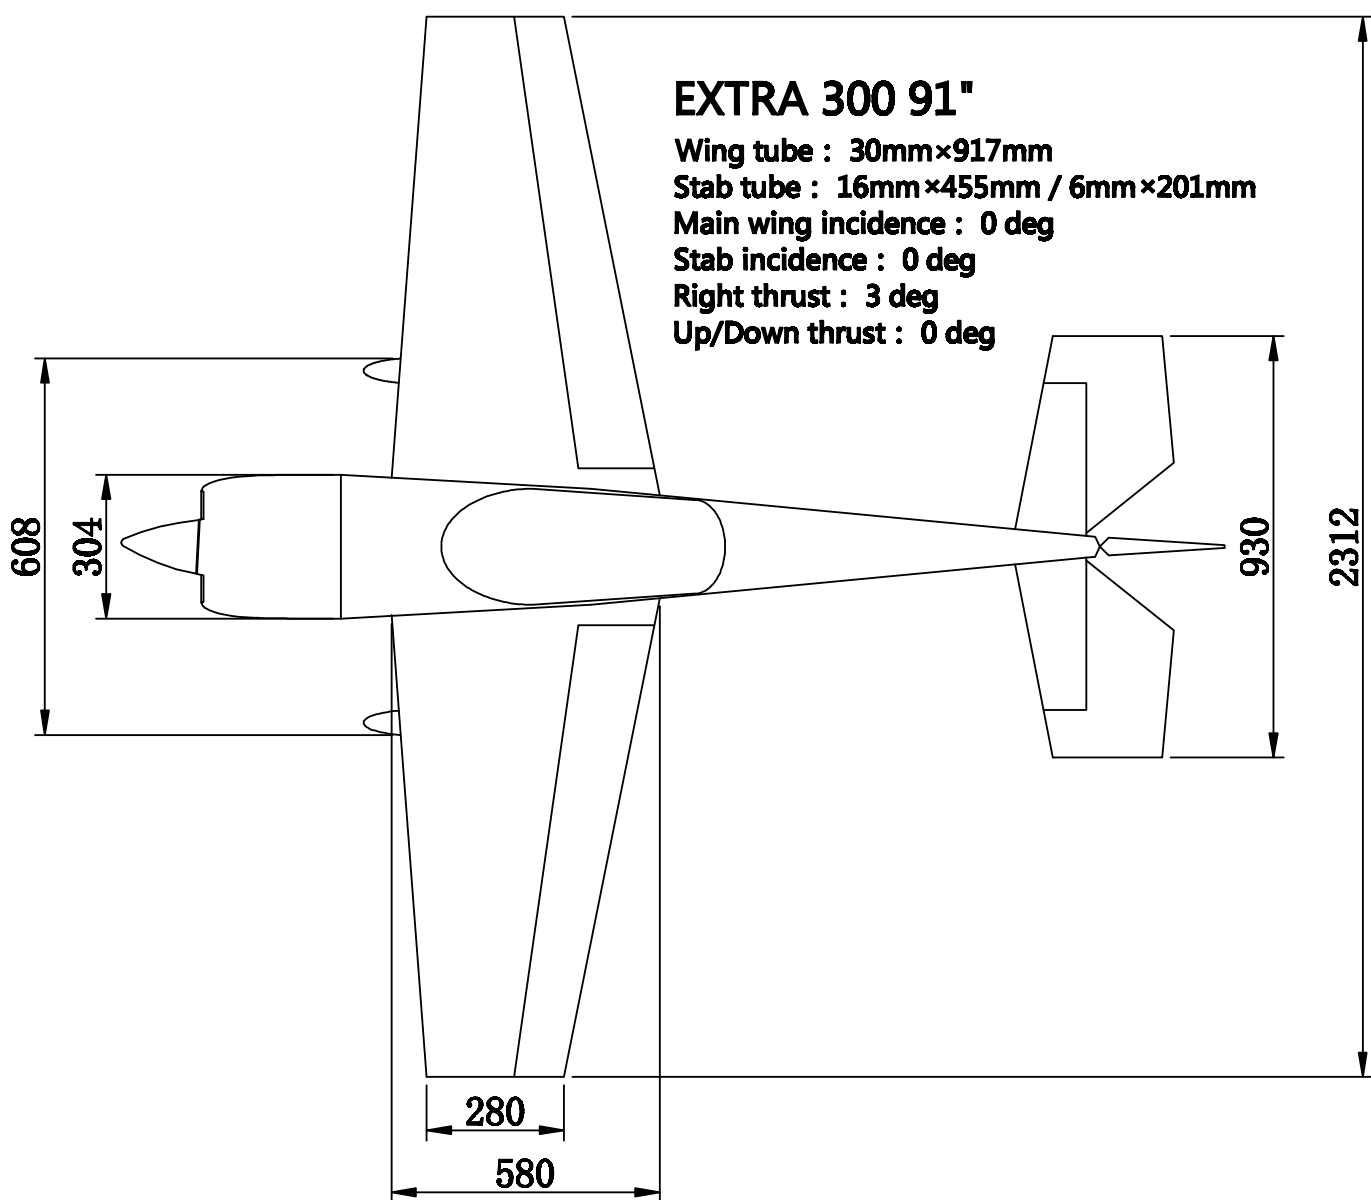

91" EXTRA300 V2

SPECS

WingSpan: 91" Spinner: 4.5"
 Length: 91" Weight: 18-20 lbs.
 Wing area: 1540 sq. in.

Center of Gravity range (measured from wing leading edge at root): 6 1/2" - 7 1/2" (165-190mm)

Control settings:

Aileron Low: 20 deg up, 20 deg down 18-20% exponential
 High: 38 deg up, 37 deg down 50-60% exponential

Elevator Low: 10-12 deg 18-20% exponential
 High/3D: 45-50 deg 50-60% exponential
 XA/Tumbling: 60+ deg 60-70% exponential

Rudder Low: 20 deg 50-60% exponential
 High: 45+ deg 60-80% exponential

Power System:

DA-60, GP-61 - Falcon 23x8, 24x8
 25mm drop header MTW TDH-75 canister or MTW RE-2 tuned pipe
 DA-70, GP-76 - Falcon 24x8, 24x9, 25x8
 60mm drop 2 into 1 header with MTW TD110H canister or MTW RE-3 tuned pipe
 Flow Master 24 oz. Fuel Tank
 XPWR 60cc Brushless motor - XOAR 24x12 wood electric
 12S 5000-6000mah, Castle Creations HV-160 ESC w/4.22 firmware

Servo Extension

Qty. 2 Extreme Flight 20 AWG 12 inch for Ailerons servos (wing side)
 Qty. 2 Extreme Flight 20 AWG 6 inch for Ailerons servos (fuselage side)
 Qty. 3 Extreme Flight 20 AWG 48 inch for Elevators and Push-Pull Rudder servos (pull-pull optional)
 Qty. 1 Extreme Flight 20 AWG 24 inch for Throttle servo