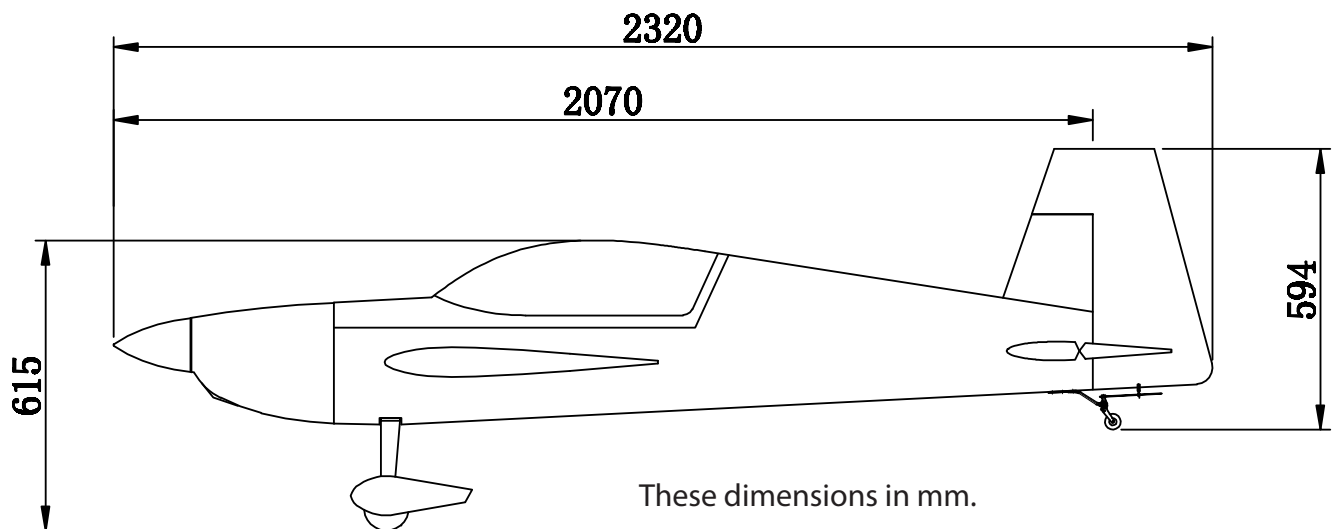

91" EXTRA300 V2

SPECS

WingSpan: 91" Spinner: 4.5"
 Length: 91" Weight: 18-20 lbs.
 Wing area: 1540 sq. in.

Center of Gravity range (measured from wing leading edge at root): 6 1/2" - 7 1/2" (165-190mm)

Control settings:

Rudder Low: 20 deg 50-60% exponential
 High: 45+ deg 60-80% exponential

Power System:

DA-60, GP-61 - Falcon 23x8, 24x8
 25mm drop header MTW TDH-75 canister or MTW RE-2 tuned pipe
 DA-70, GP-76 - Falcon 24x8, 24x9, 25x8
 60mm drop 2 into 1 header with MTW TD110H canister or MTW RE-3 tuned pipe
 Flow Master 24 oz. Fuel Tank
 XPWR 60cc Brushless motor - XOAR 24x12 wood electric
 12S 5000-6000mah, Castle Creations HV-160 ESC w/4.22 firmware

Servo Extension

Qty. 2 Extreme Flight 20 AWG 12 inch for Ailerons servos (wing side)
 Qty. 2 Extreme Flight 20 AWG 6 inch for Ailerons servos (fuselage side)
 Qty. 3 Extreme Flight 20 AWG 48 inch for Elevators and Push-Pull Rudder servos (pull-pull optional)
 Qty. 1 Extreme Flight 20 AWG 24 inch for Throttle servo