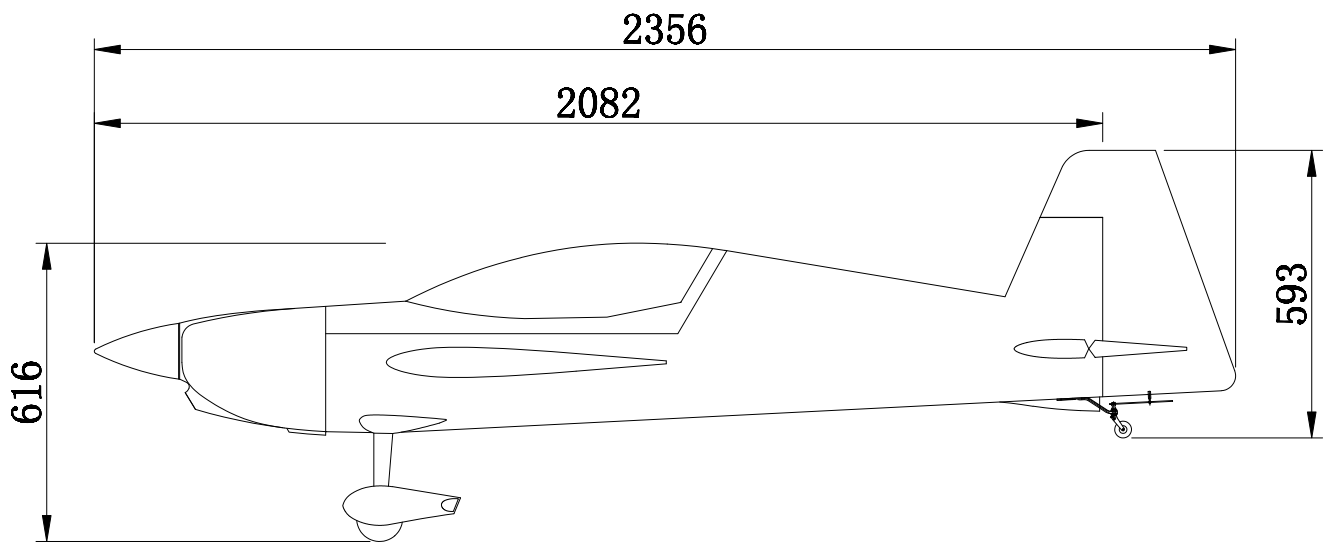

91" EXTRA NG

These dimensions in mm.

EXTRA NG 91"

Wing tube : 30mm×917mm
Stab tube : 16mm×455mm / 6mm×201mm
Main wing incidence : 0 deg
Stab incidence : 0 deg
Right thrust : 3 deg
Up/Down thrust : 0 deg

SPECS

WingSpan: 91"
Length: 92"
Wing area: 1540 sq. in.

Spinner: 4.5"
Weight: 18-20 lbs.

Center of Gravity range (measured from wing leading edge at root): 6 1/2" - 7 1/2" (165-190mm)

Control settings:

Aileron Low: 20 deg up, 20 deg down 18-20% exponential
High: 38 deg up, 37 deg down 50-60% exponential