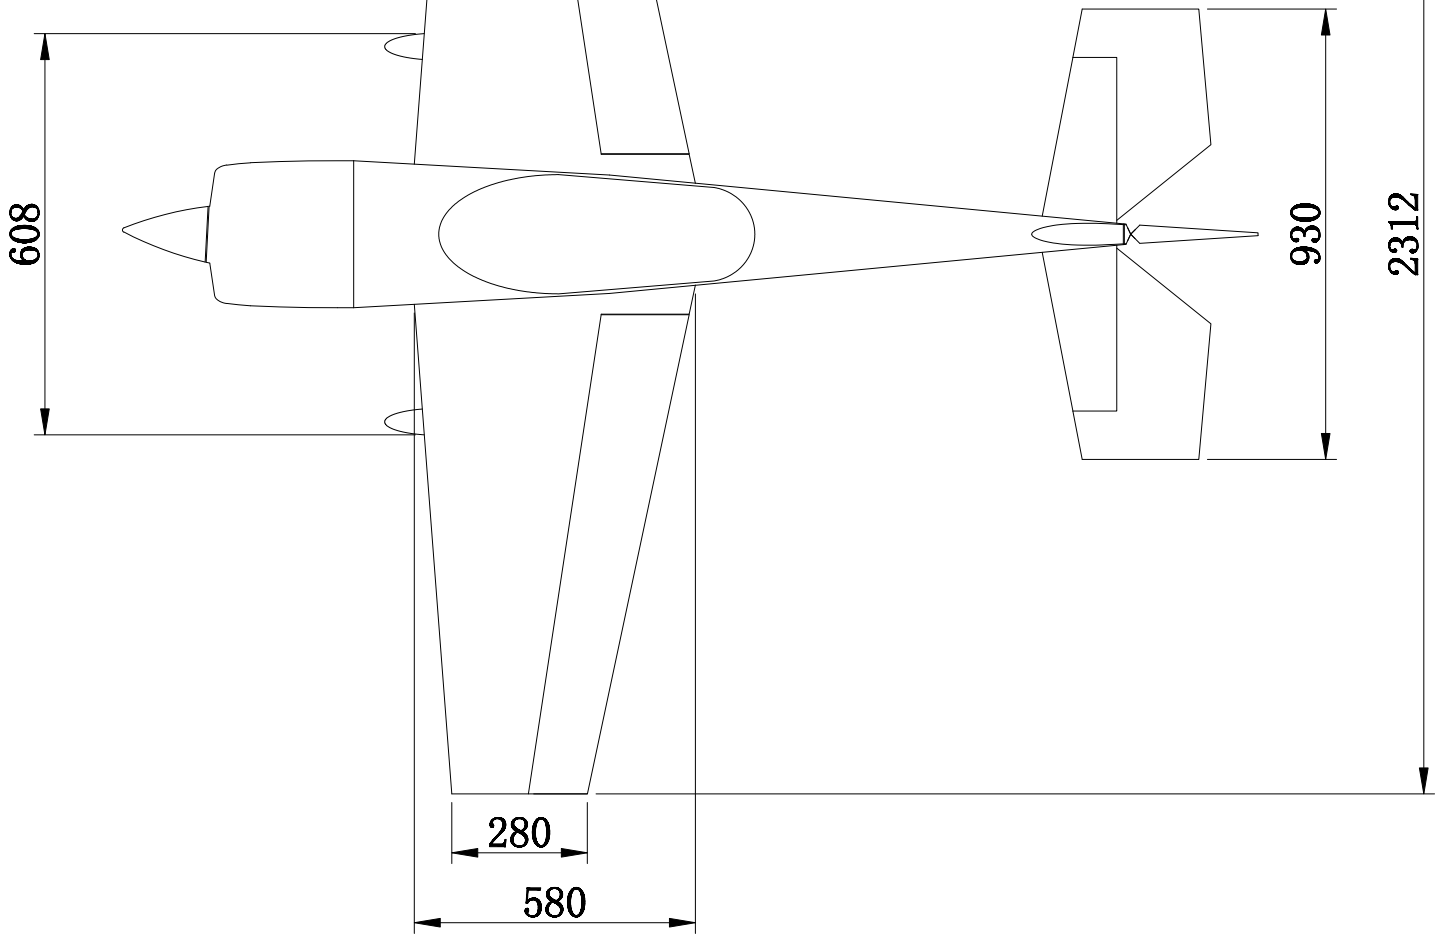

91" EXTRA NG

These dimensions in mm.

EXTRA NG 91"

Wing tube : 30mm×917mm
Stab tube : 16mm×455mm / 6mm×201mm
Main wing incidence : 0 deg
Stab incidence : 0 deg
Right thrust : 3 deg
Up/Down thrust : 0 deg

SPECS

WingSpan: 91"
Length: 92"
Wing area: 1540 sq. in.

Spinner: 4.5"
Weight: 18-20 lbs.

Center of Gravity range (measured from wing leading edge at root): 6 1/2" - 7 1/2" (165-190mm)

Control settings:

Aileron Low: 20 deg up, 20 deg down 18-20% exponential
High: 38 deg up, 37 deg down 50-60% exponential

DA-60, GP-61 - Falcon 23x8, 24x8
25mm drop header MTW TDH-75 canister or MTW RE-2 tuned pipe
DA-70, GP-76 - Falcon 24x8, 24x9, 25x8
60mm drop 2 into 1 header with MTW TD110H canister or MTW RE-3 tuned pipe
Flow Master 24 oz. Fuel Tank
XPWR 60cc Brushless motor - XOAR 24x12 wood electric
12S 5000-6000mah, Castle Creations HV-160 ESC w/4.22 firmware

Servo Extension

Qty. 2 Extreme Flight 20 AWG 12 inch for Ailerons servos (wing side)
Qty. 2 Extreme Flight 20 AWG 6 inch for Ailerons servos (fuselage side)
Qty. 3 Extreme Flight 20 AWG 48 inch for Elevators and Push-Pull Rudder servos (pull-pull optional)
Qty. 1 Extreme Flight 20 AWG 24 inch for Throttle servo