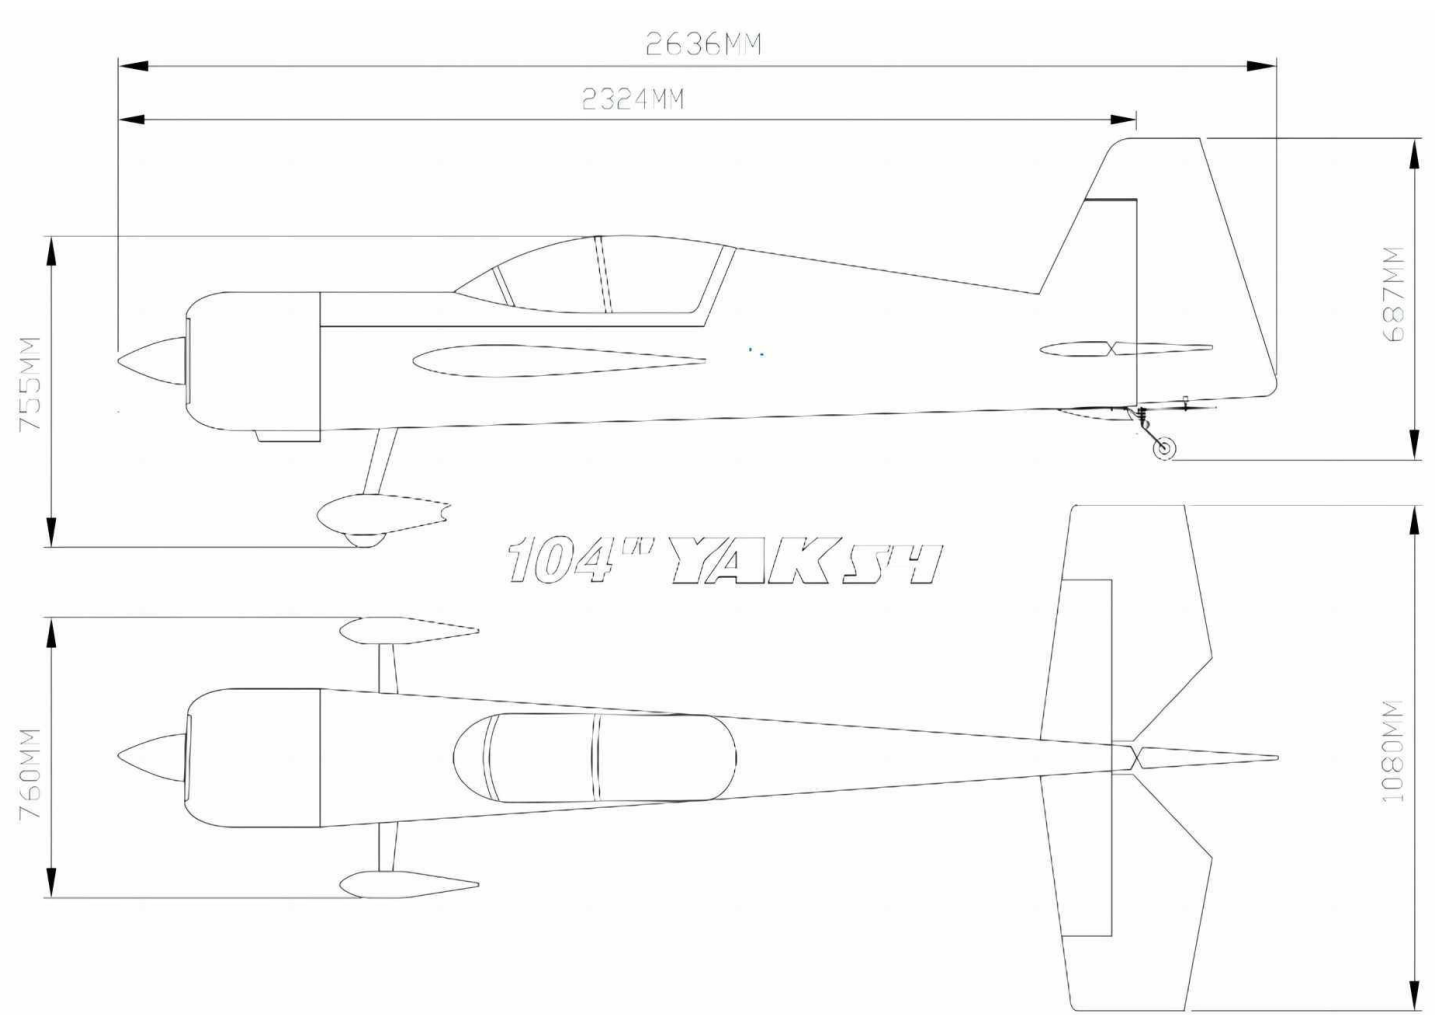

RC SKY WING

YAK 54

SPECS

Control settings:

Elevator: Low Rate 8-10 deg. 15-20% expo
3D Rate 45-50 deg. 60-65% expo
XA/Tumbling rate 60+ deg. 65-70% expo

Aileron: Low Rate 15-20 deg. 40-45% expo
High Rate 38-40 deg. 70-75% expo

Rudder: Low Rate 20 deg 40-45% expo
High Rate 45-50 deg. 80-90% expo

Color scheme;

YAK54 -A (white/blue/yellow)

cover color number

1; yellow-30

2; white-10

3; dark blue 052

4; silver-91

5; pearl blue-SW05

YAK54 -B (white/orange/blue)

cover color number

1; Orange-sw-02

2; white-10

3; corsair blue-19

4; silver-91

RC SKY WING