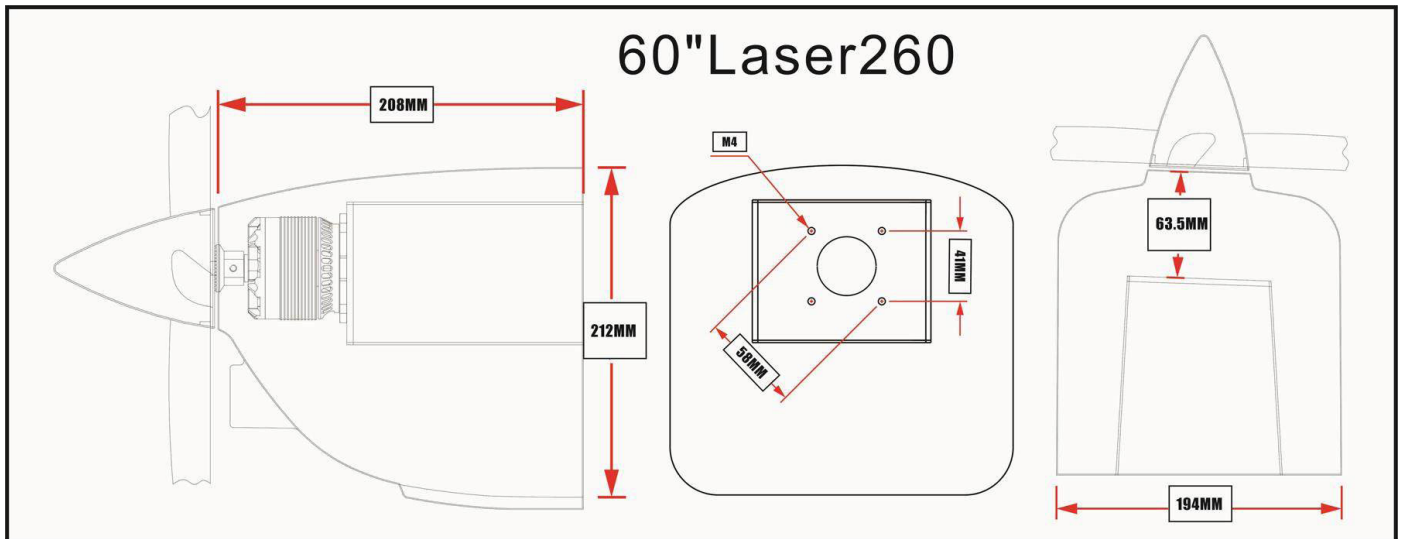

RC SKYWIING

LASER 260

SPECS

Wingspan 60 in /1524mm
Length 61.5 in /1536mm
Wing Area 739.2 sq in /47.7 dm²
Weight 6.6 lbs /3.0kg

Control settings:

Elevator: Low Rate 8-10 deg. 15-20% expo
3D Rate 45-50 deg. 60-65% expo
XA/Tumbling rate 60+ deg. 65-70% expo

Aileron: Low Rate 15-20 deg. 40-45% expo
High Rate 38-40 deg. 70-75% expo

Rudder: Low Rate 20 deg 40-45% expo
High Rate 45-50 deg. 80-90% expo

Color scheme:

Laser260-C (white red)

cover color number
1; white-10
2; red-23
3; corsair blue-19
4; pearl charcoal-77

Laser260-D (white yellow)

cover color number
1; white-10
2; red-23
3; corsair blue-19
4; pearl charcoal-77

RC SKYWIING
AVAILABLE AT **EXTREME FLIGHT**