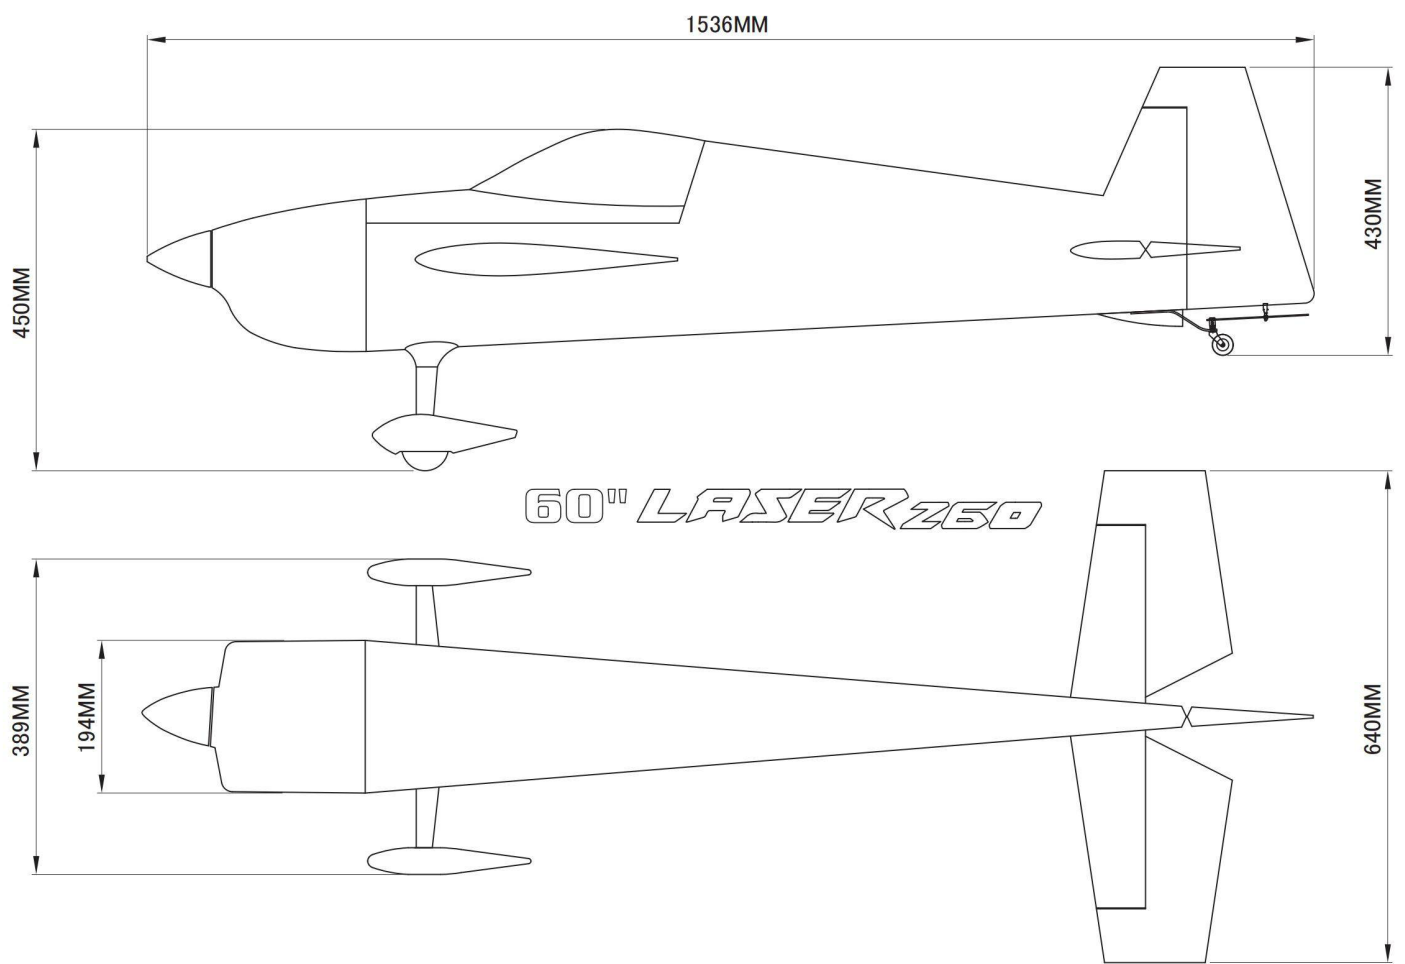

RC SKYWIING

LASER 260

SPECS

Wingspan 60 in /1524mm
Length 61.5 in /1536mm
Wing Area 739.2 sq in /47.7 dm²
Weight 6.6 lbs /3.0kg

Control settings:

Elevator: Low Rate 8-10 deg. 15-20% expo
3D Rate 45-50 deg. 60-65% expo
XA/Tumbling rate 60+ deg. 65-70% expo

Aileron: Low Rate 15-20 deg. 40-45% expo
High Rate 38-40 deg. 70-75% expo

Rudder: Low Rate 20 deg 40-45% expo
High Rate 45-50 deg. 80-90% expo

Color scheme:

Laser260-C (white red)

cover color number
1; white-10
2; red-23
3; corsair blue-19
4; pearl charcoal-77

Laser260-D (white yellow)

cover color number
1; white-10
2; red-23
3; corsair blue-19
4; pearl charcoal-77

RC SKYWIING
AVAILABLE AT **EXTREME FLIGHT**