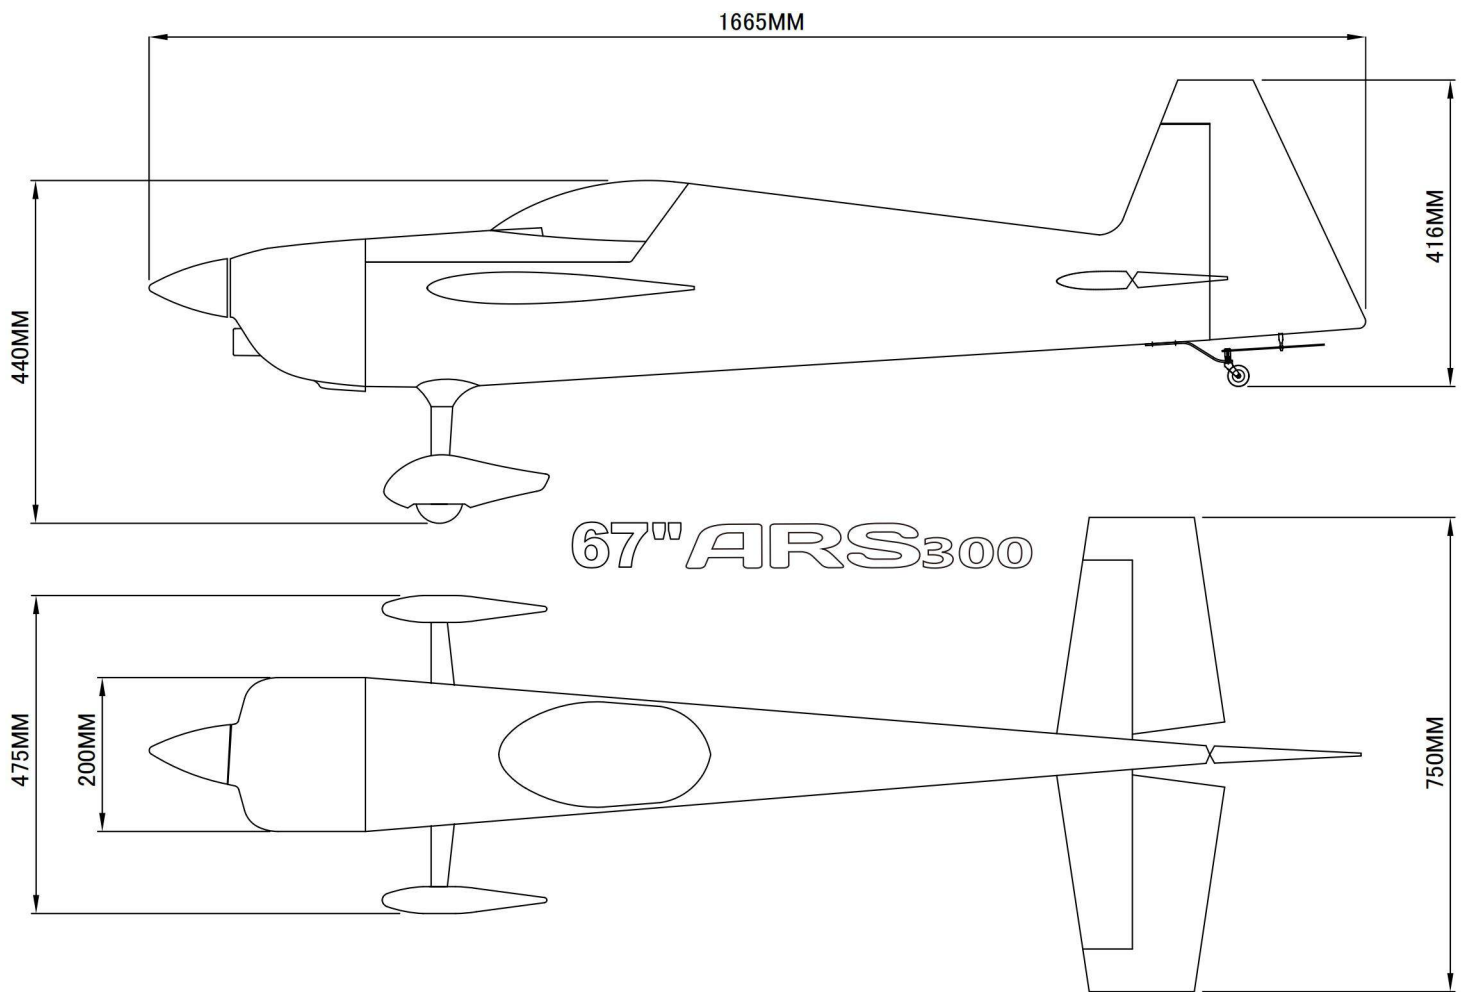

RCSKYWING

ARS300

SPECS

Wingspan 67 in./1701mm
Length 66 in./1676mm
Wing Area 849.8sq in/54.83dm²
Weight 8.4 lbs/3.95kg

Packaging Size/ Weight
141*52*29cm/7.8kg

Control settings:

Elevator: Low Rate 8-10 deg. 15-20% expo
3D Rate 45-50 deg. 60-65% expo
XA/Tumbling rate 60+ deg. 65-70% expo

Aileron: Low Rate 15-20 deg. 40-45% expo
High Rate 38-40 deg. 70-75% expo

Rudder: Low Rate 20 deg 40-45% expo
High Rate 45-50 deg. 80-90% expo

Color scheme:

ARS300-D(White Green Blue)

Reference cover color number

Oracover: white-10, Royal28-042,corsair blue-19,Light Green40-042

ARS300-E(Orange white gray)

Reference cover color number

Oracover: white-10, /skywing Customized; Orange-sw-02,Metal gray-sw-04