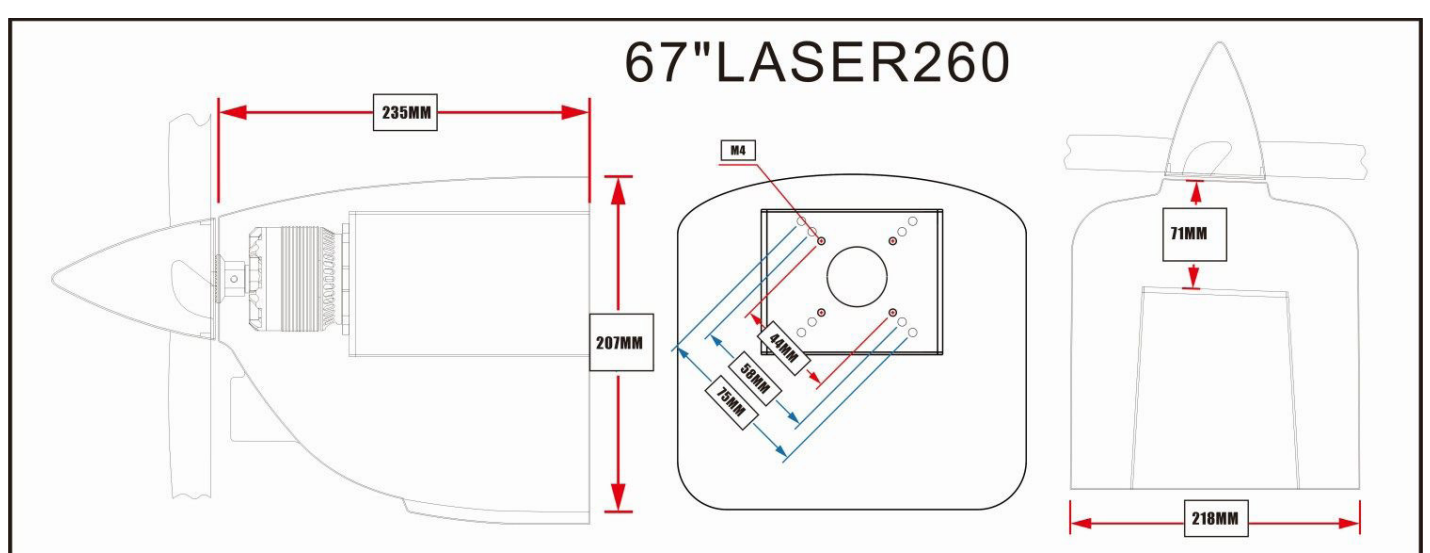

RC SKY WING

LASER 260

SPECS

Wingspan 67 in./1701mm
Length 67.3 in./1710mm
Wing Area 880.4 sq in./56.8dm²
Weight Electric setting: 8.05 lbs/3.65kg 6S/4500-5200mah)

Packaging Size/ Weight
141*52*29cm/7.5kg

Control settings:

Elevator: Low Rate 8-10 deg. 15-20% expo
3D Rate 45-50 deg. 60-65% expo
XA/Tumbling rate 60+ deg. 65-70% expo

Aileron: Low Rate 15-20 deg. 40-45% expo
High Rate 38-40 deg. 70-75% expo

Rudder: Low Rate 20 deg 40-45% expo
High Rate 45-50 deg. 80-90% expo

Color scheme:

Laser260-C (white red)
cover color number
1; white-10
2; red-23
3; corsair blue-19

Laser260-C (white yellow)
cover color number
1; white-10
2; yellow-30
3; corsair blue-19

RC SKY WING
AVAILABLE AT **EXTREME FLIGHT**