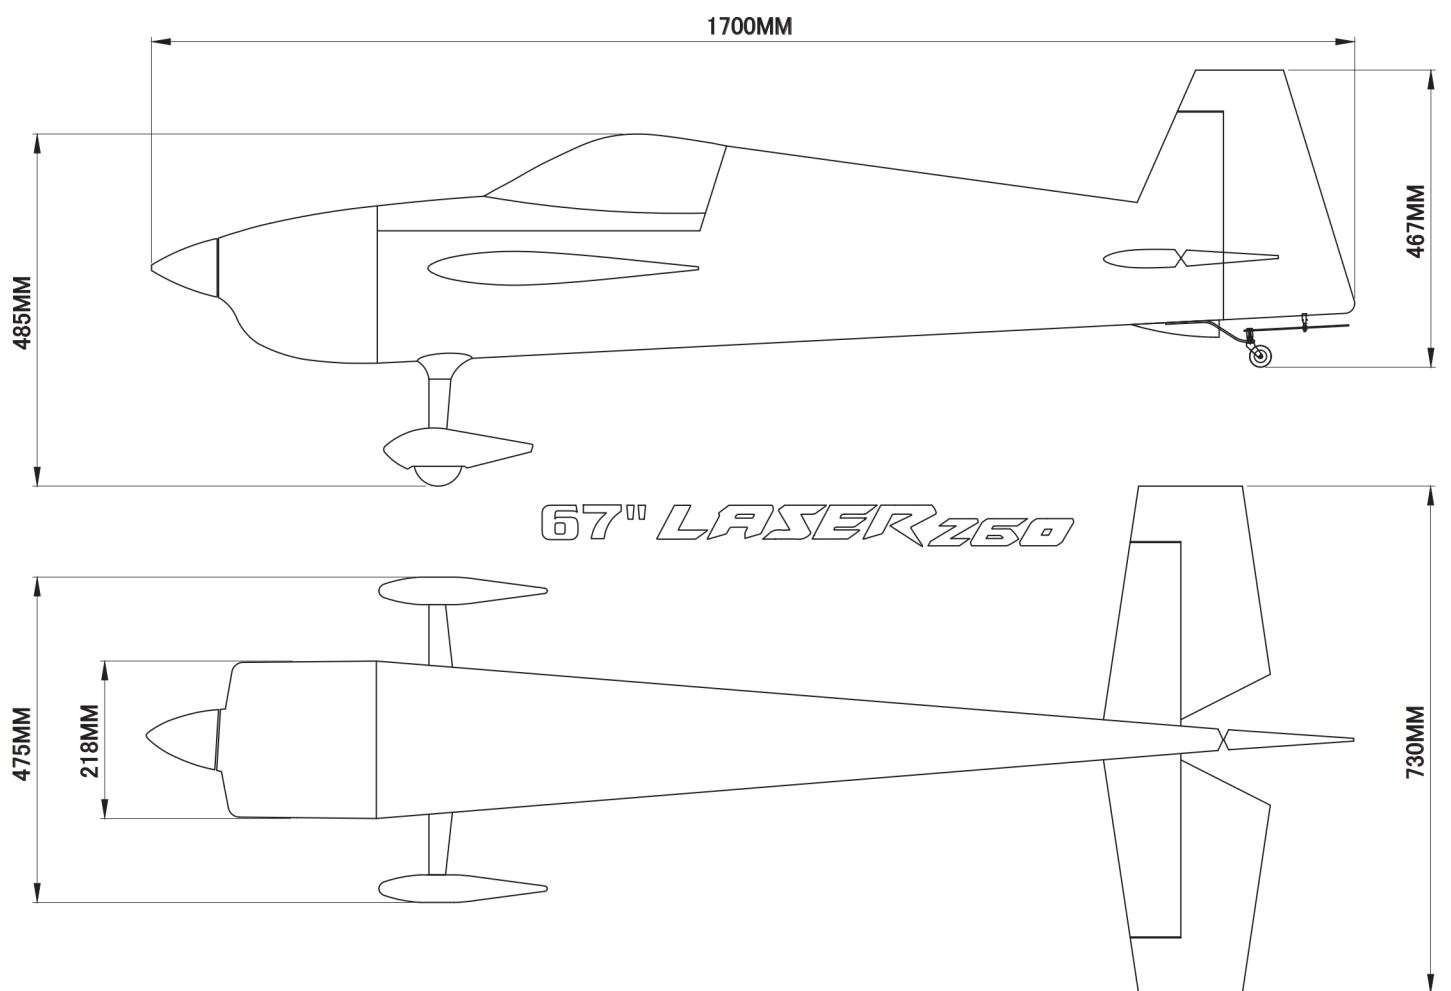

RC SKY WING

LASER 260

SPECS

Wingspan 67 in./1701mm
Length 67.3 in./1710mm
Wing Area 880.4 sq in./56.8dm²
Weight Electric setting: 8.05 lbs/3.65kg 6S/4500-5200mah)

Packaging Size/ Weight
141*52*29cm/7.5kg

Control settings:

Elevator: Low Rate 8-10 deg. 15-20% expo
3D Rate 45-50 deg. 60-65% expo
XA/Tumbling rate 60+ deg. 65-70% expo

Aileron: Low Rate 15-20 deg. 40-45% expo
High Rate 38-40 deg. 70-75% expo

Rudder: Low Rate 20 deg 40-45% expo
High Rate 45-50 deg. 80-90% expo

Color scheme:

Laser260-C (white red)
cover color number
1; white-10
2; red-23
3; corsair blue-19

Laser260-C (white yellow)
cover color number
1; white-10
2; yellow-30
3; corsair blue-19

RC SKY WING
AVAILABLE AT **EXTREME FLIGHT**